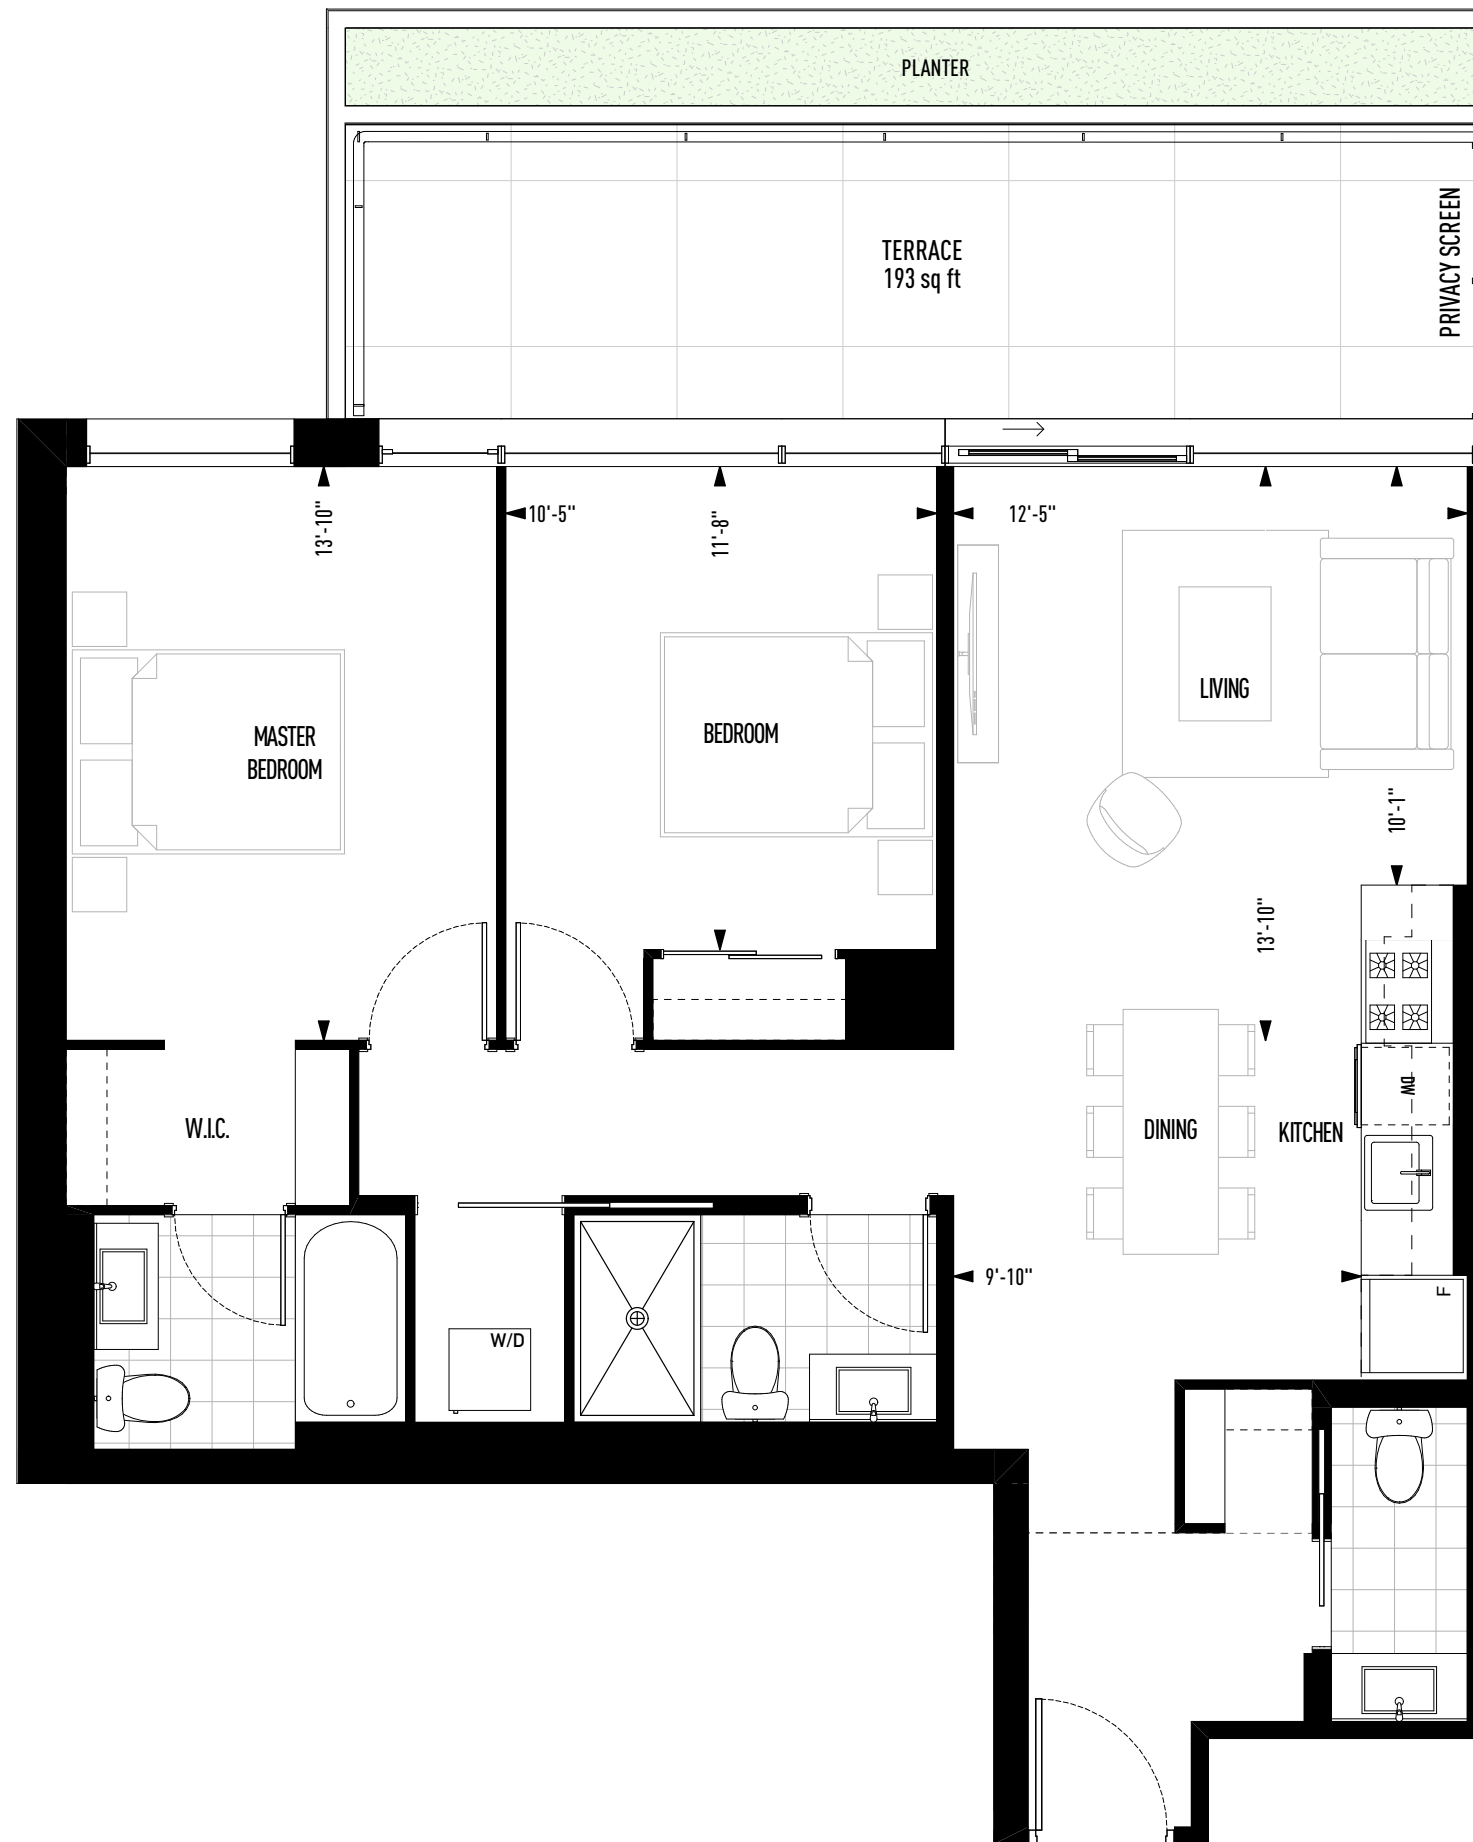

# THEO

RADICALLY CLASSIC ON THE DANFORTH

## SUITE 607

2 Bedroom  
987 Square Feet

6th Floor

Sizes and specifications are subject to change without notice.  
Actual floor area may differ from that stated. Plans are not to scale. E.&O.E.