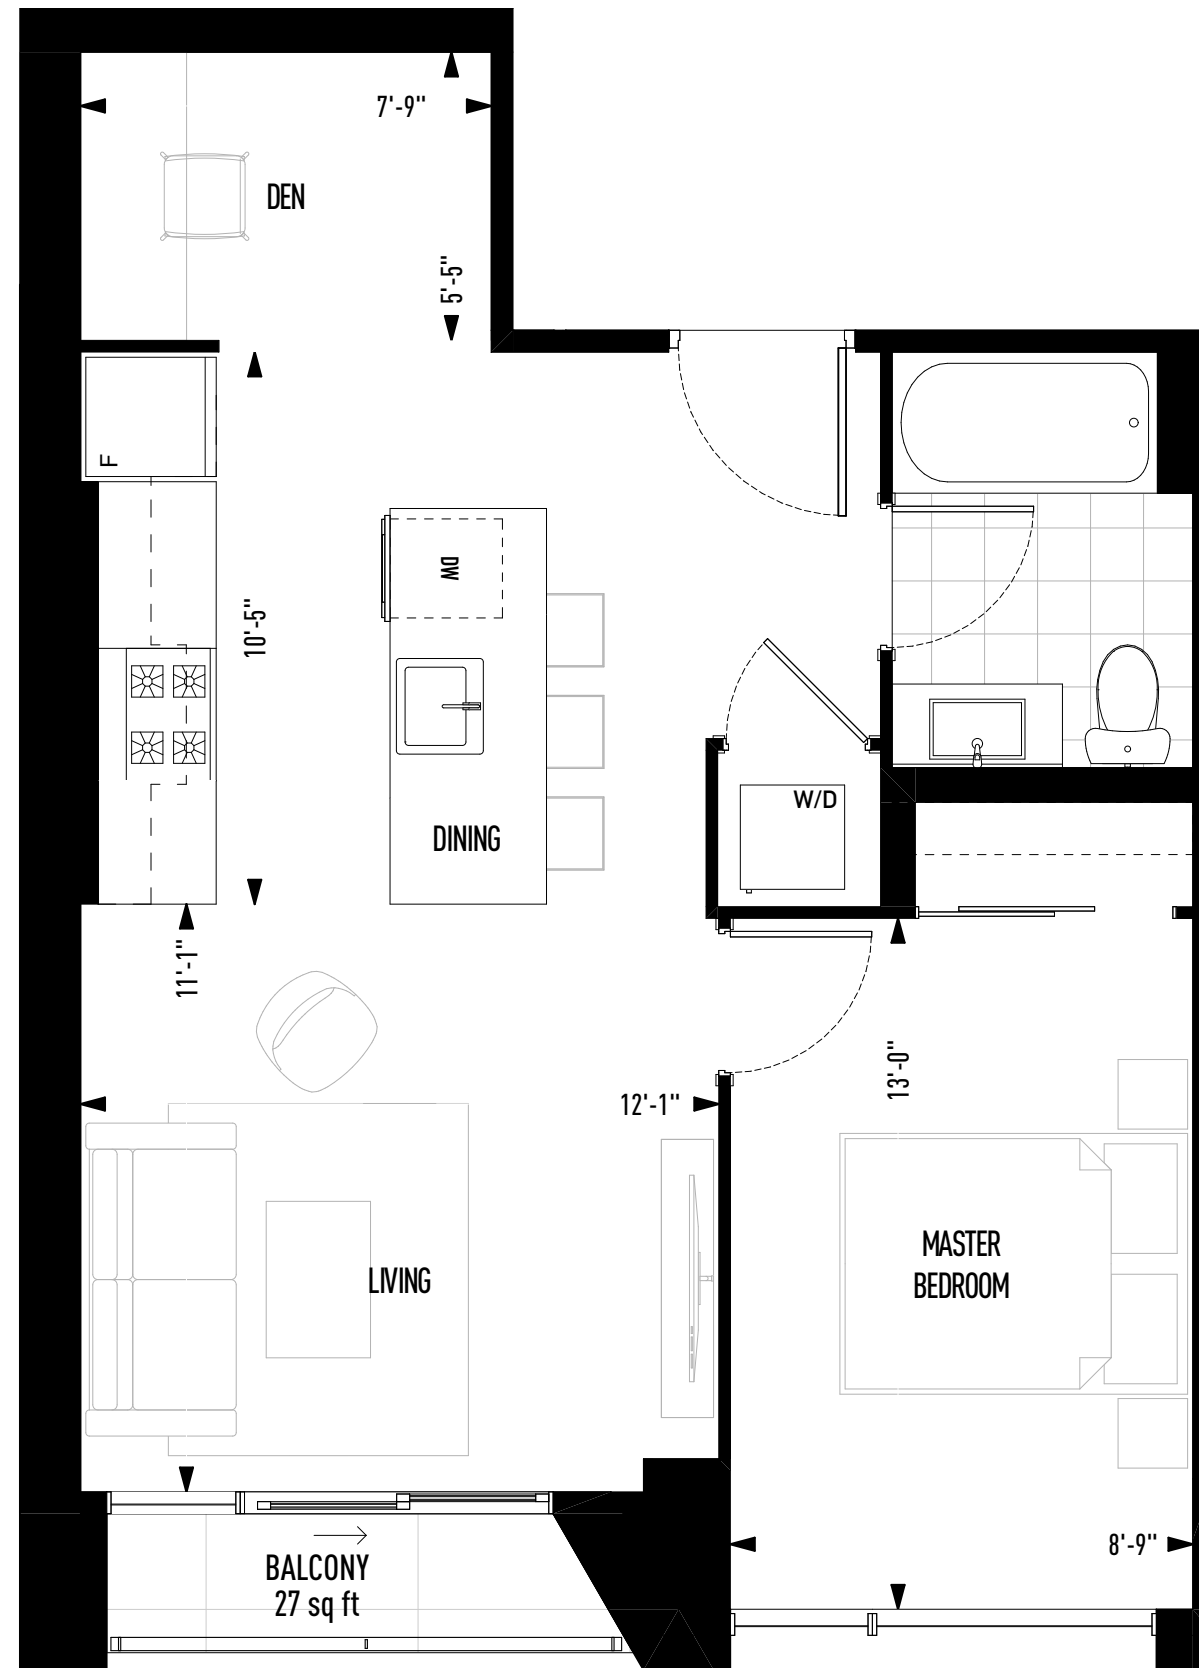

THEO

RADICALLY CLASSIC ON THE DANFORTH

SUITE 606

1 Bedroom + Den
566 Square Feet

6th Floor

Sizes and specifications are subject to change without notice.
Actual floor area may differ from that stated. Plans are not to scale. E.&O.E.