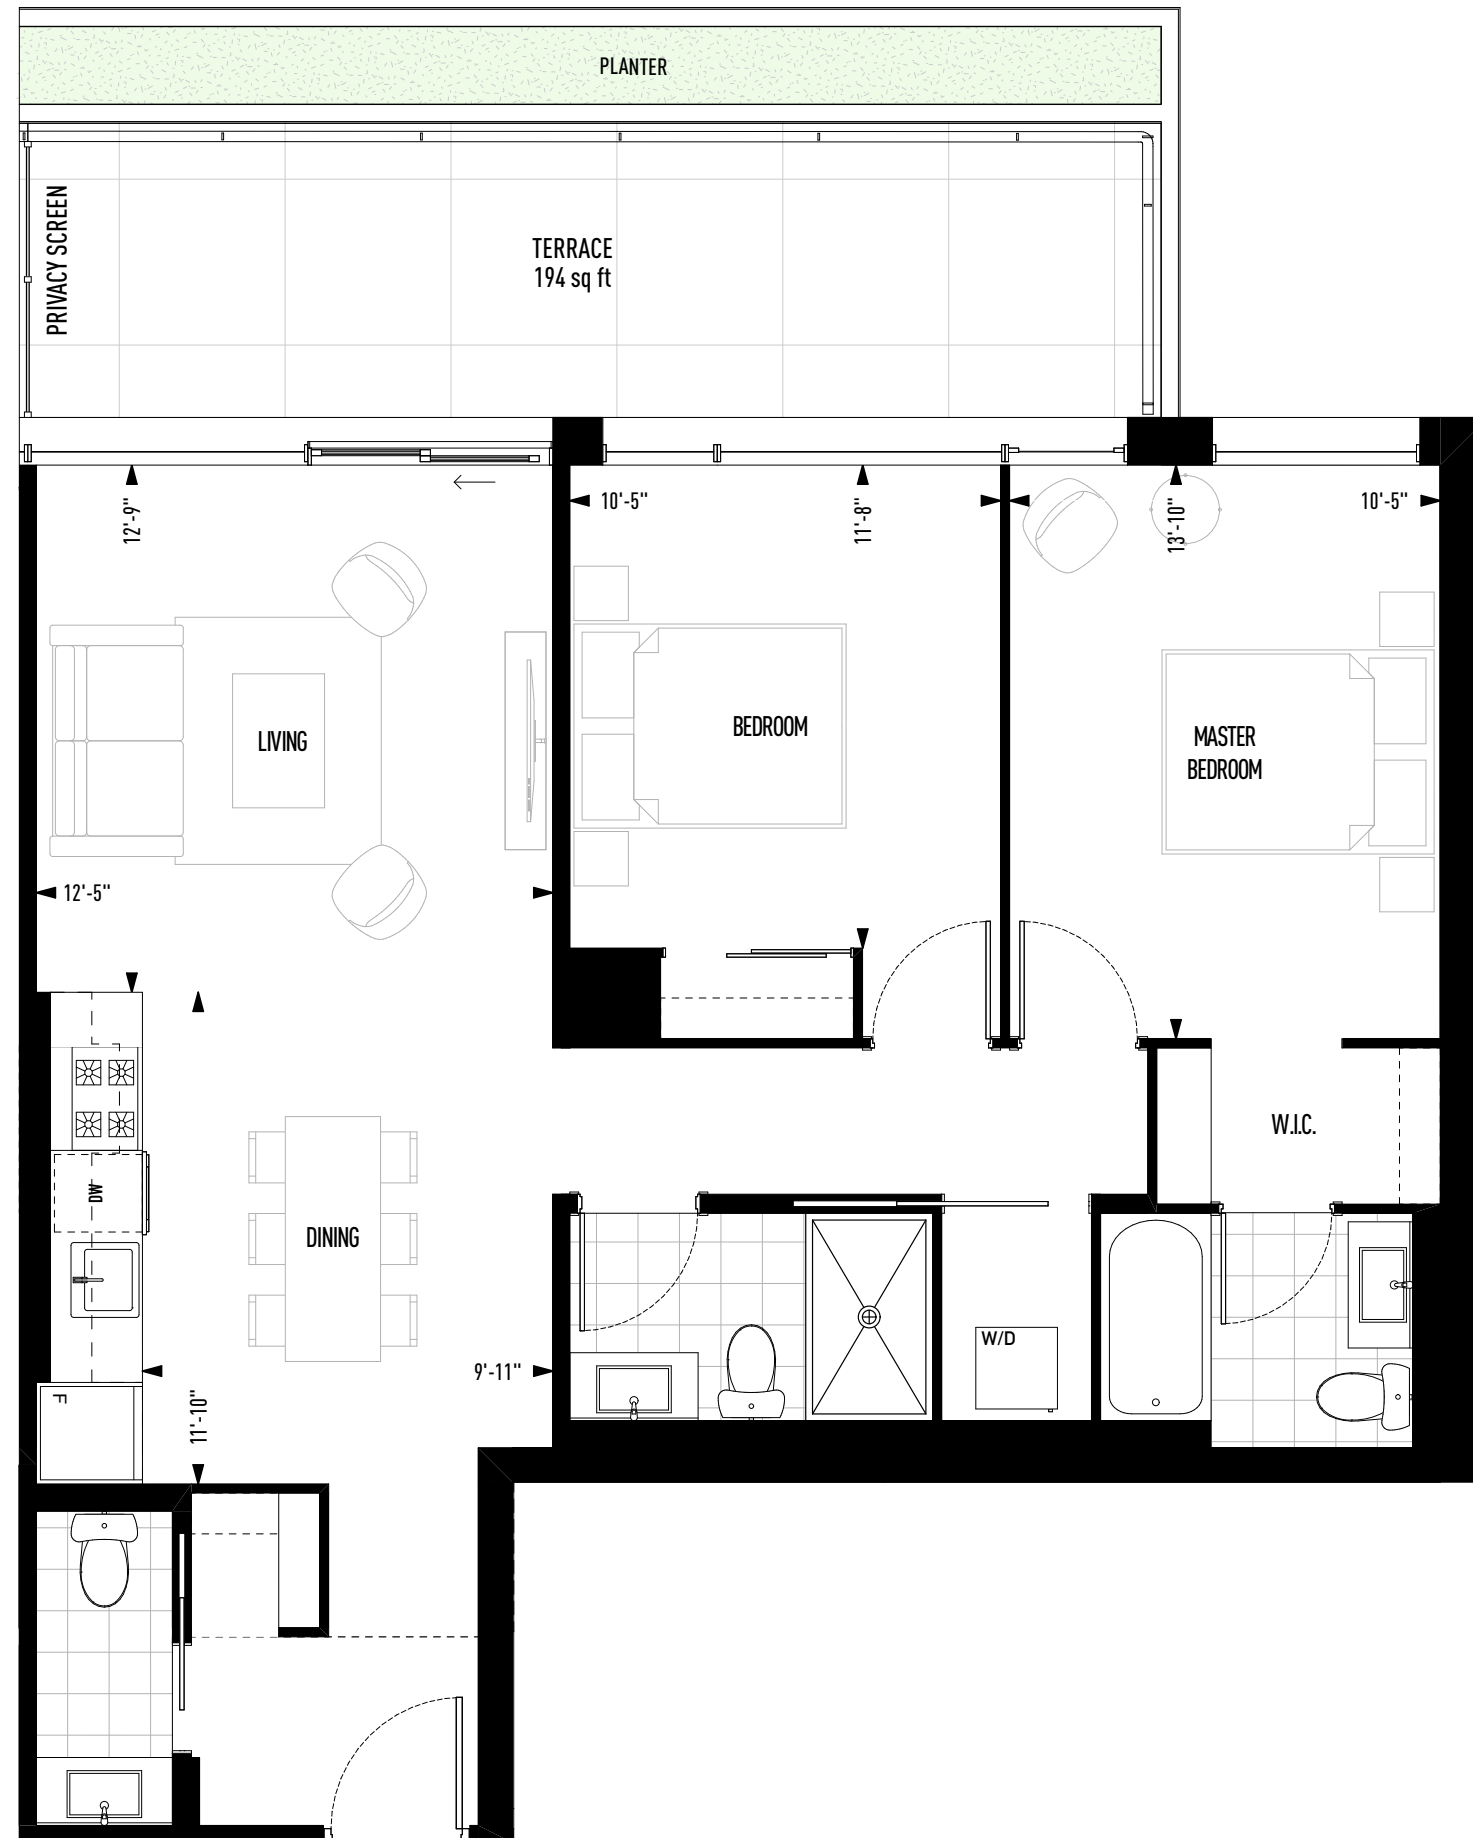

THEO

RADICALLY CLASSIC ON THE DANFORTH

SUITE 601

2 Bedroom
1,007 Square Feet

6th Floor

Sizes and specifications are subject to change without notice.
Actual floor area may differ from that stated. Plans are not to scale. E.&O.E.