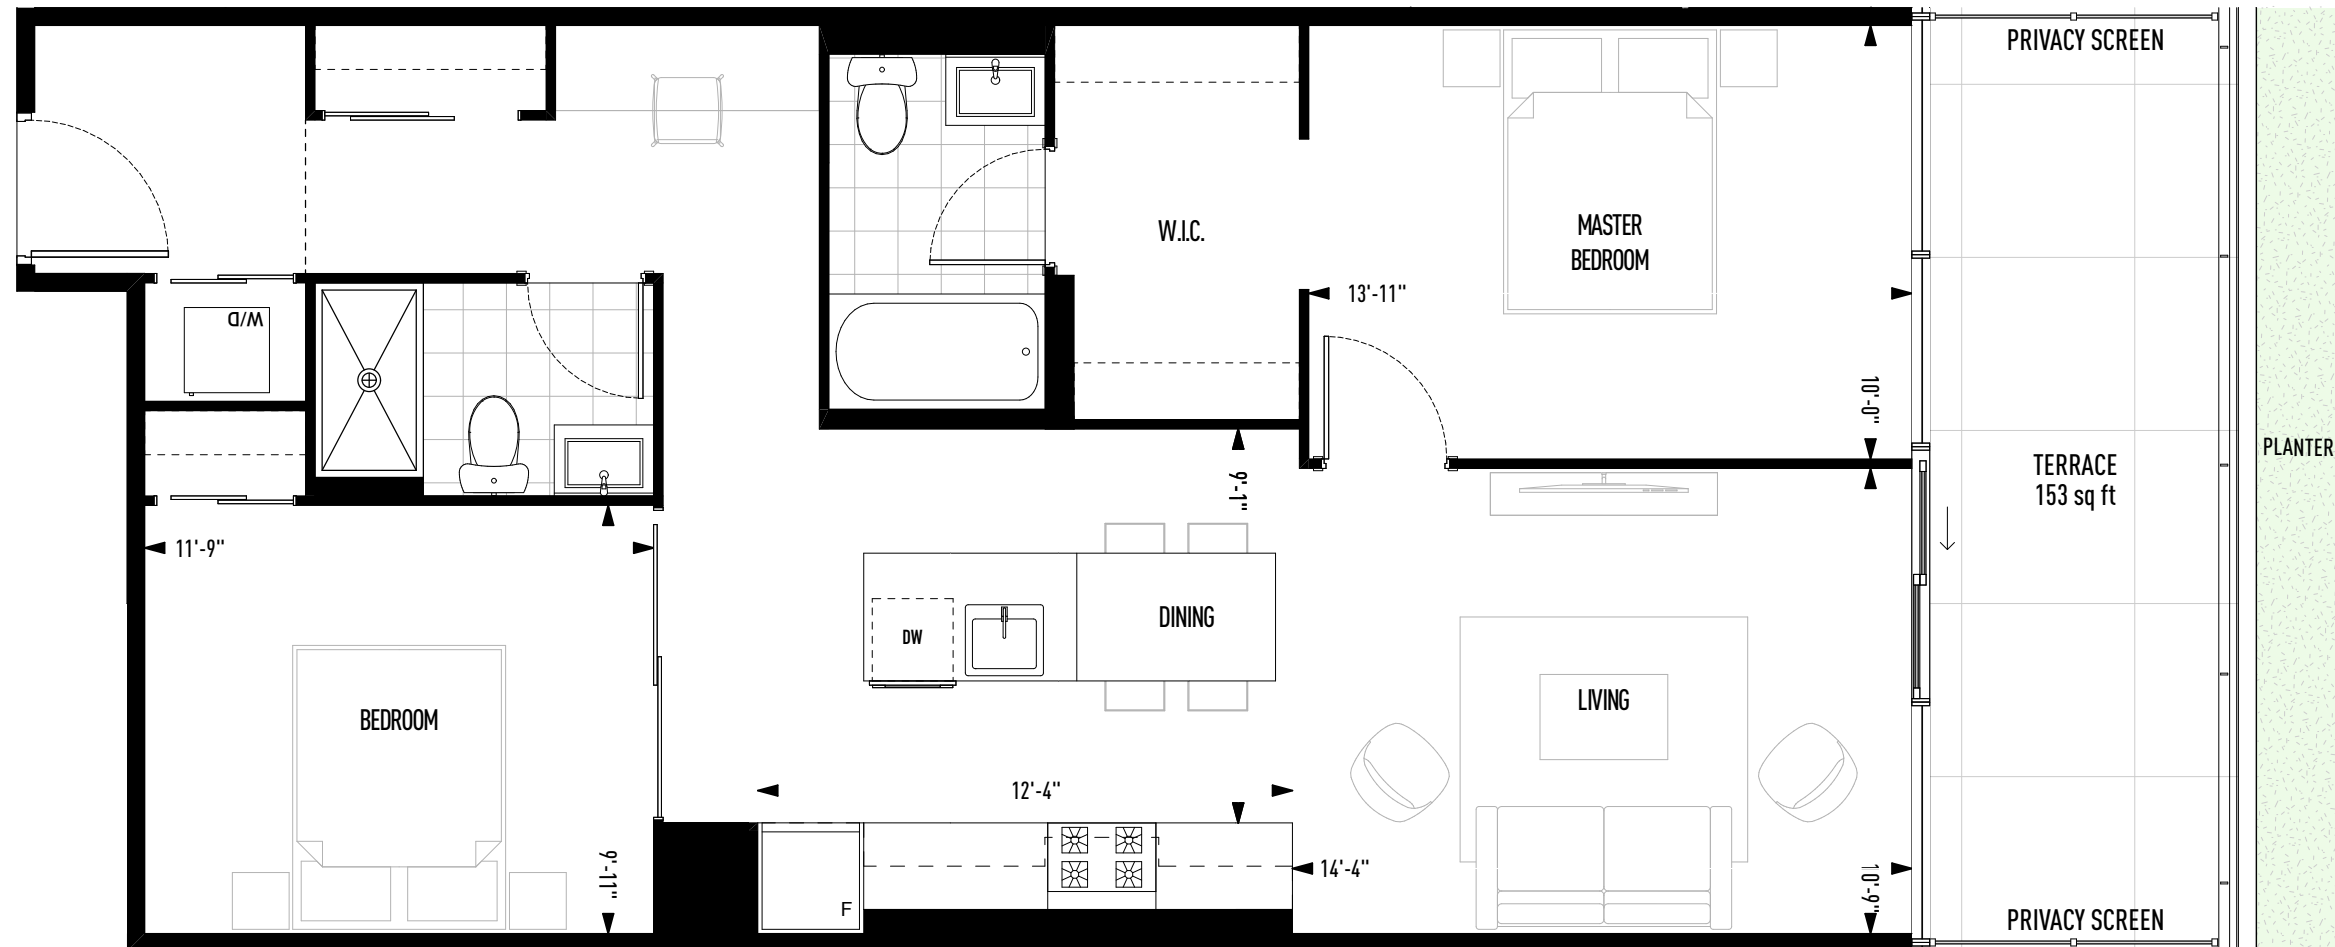

THEO

RADICALLY CLASSIC ON THE DANFORTH

SUITE 509

2 Bedroom
908 Square Feet

5th Floor

Sizes and specifications are subject to change without notice.
Actual floor area may differ from that stated. Plans are not to scale. E.&O.E.