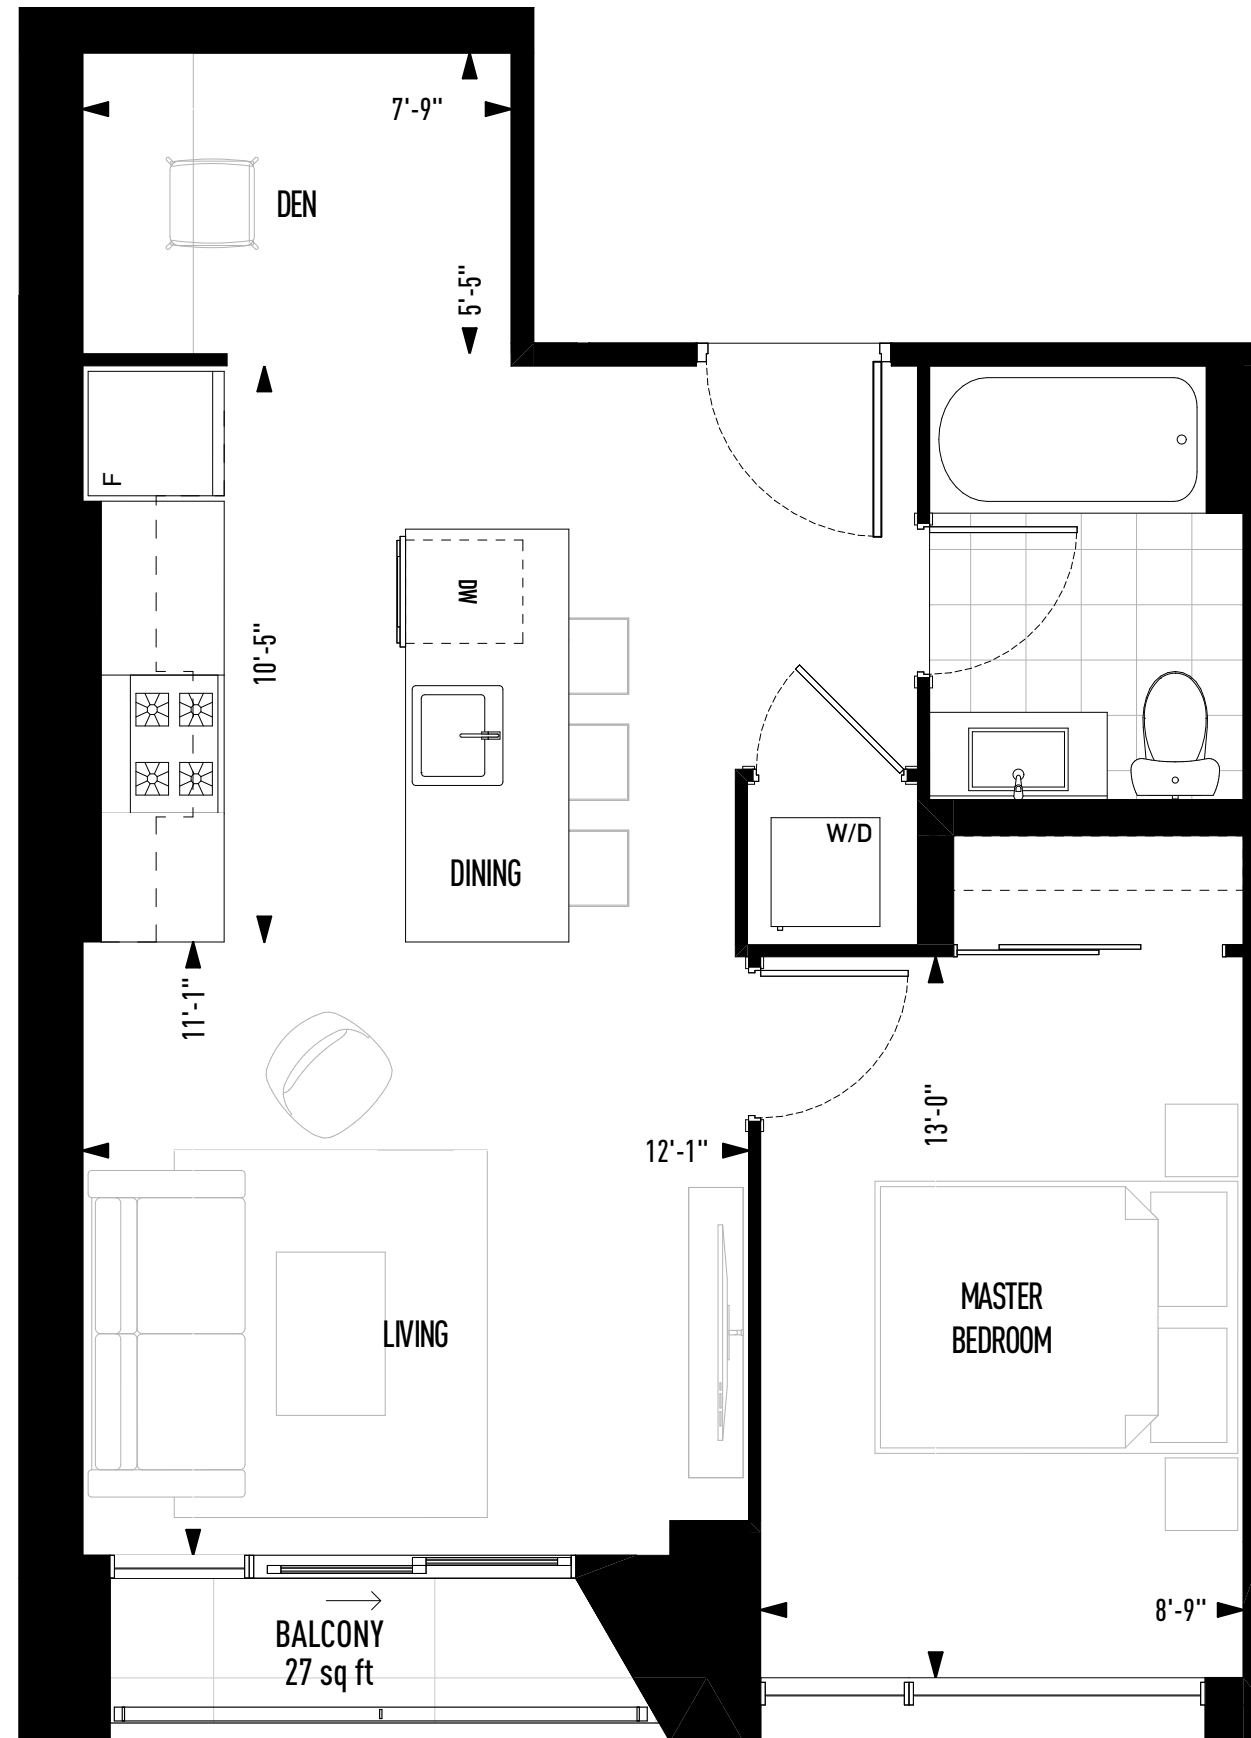

THEO

RADICALLY CLASSIC ON THE DANFORTH

SUITE 507

1 Bedroom + Den
591 Square Feet

5th Floor

Sizes and specifications are subject to change without notice.
Actual floor area may differ from that stated. Plans are not to scale. E.&O.E.