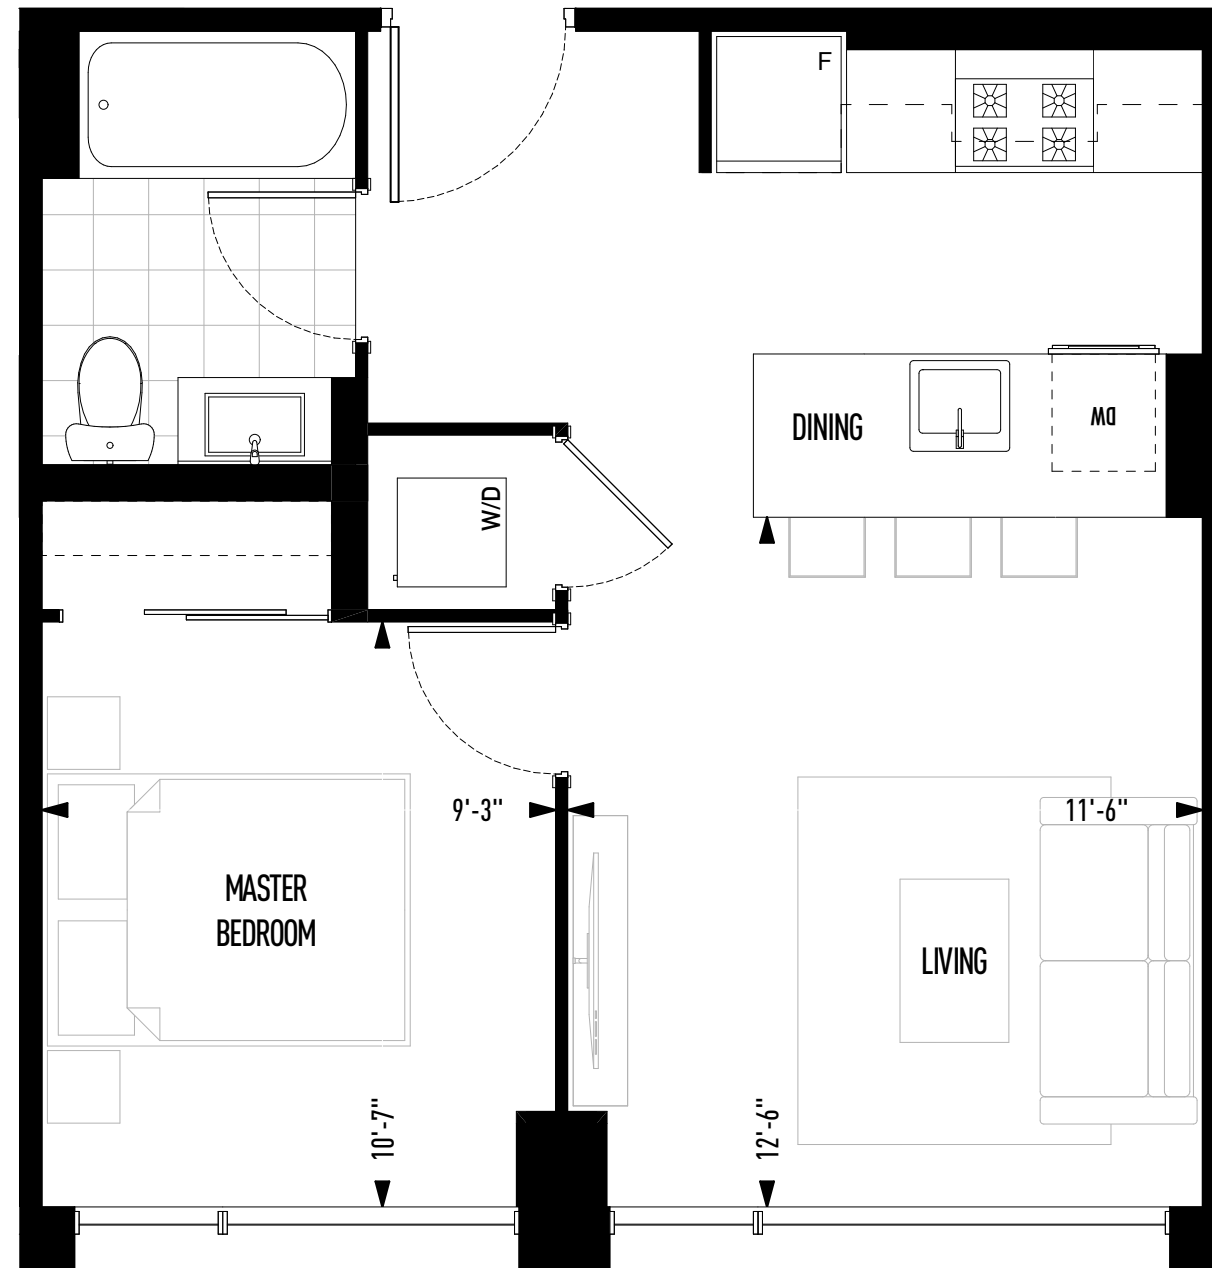

## SUITE

505|506

604|605

1 Bedroom  
488 Square Feet

5th | 6th Floors

Sizes and specifications are subject to change without notice.  
Actual floor area may differ from that stated. Plans are not to scale. E.&O.E.