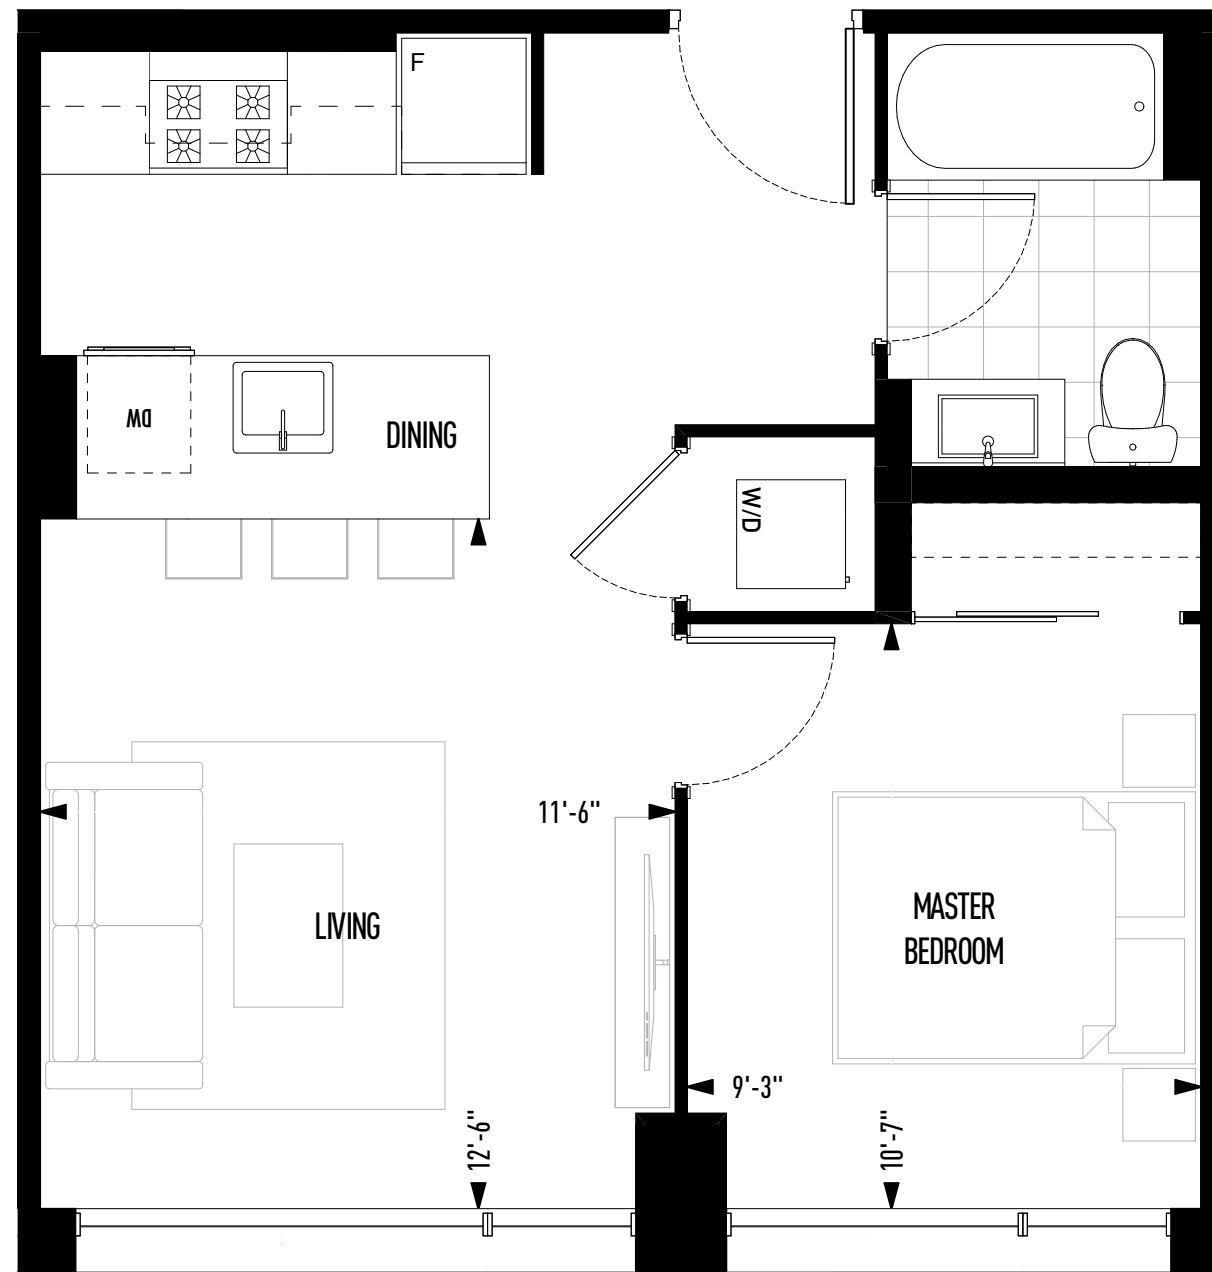

# THEO

RADICALLY CLASSIC ON THE DANFORTH

## SUITE 504|603

1 Bedroom  
488 Square Feet

5th | 6th Floors

Sizes and specifications are subject to change without notice.  
Actual floor area may differ from that stated. Plans are not to scale. E.&O.E.