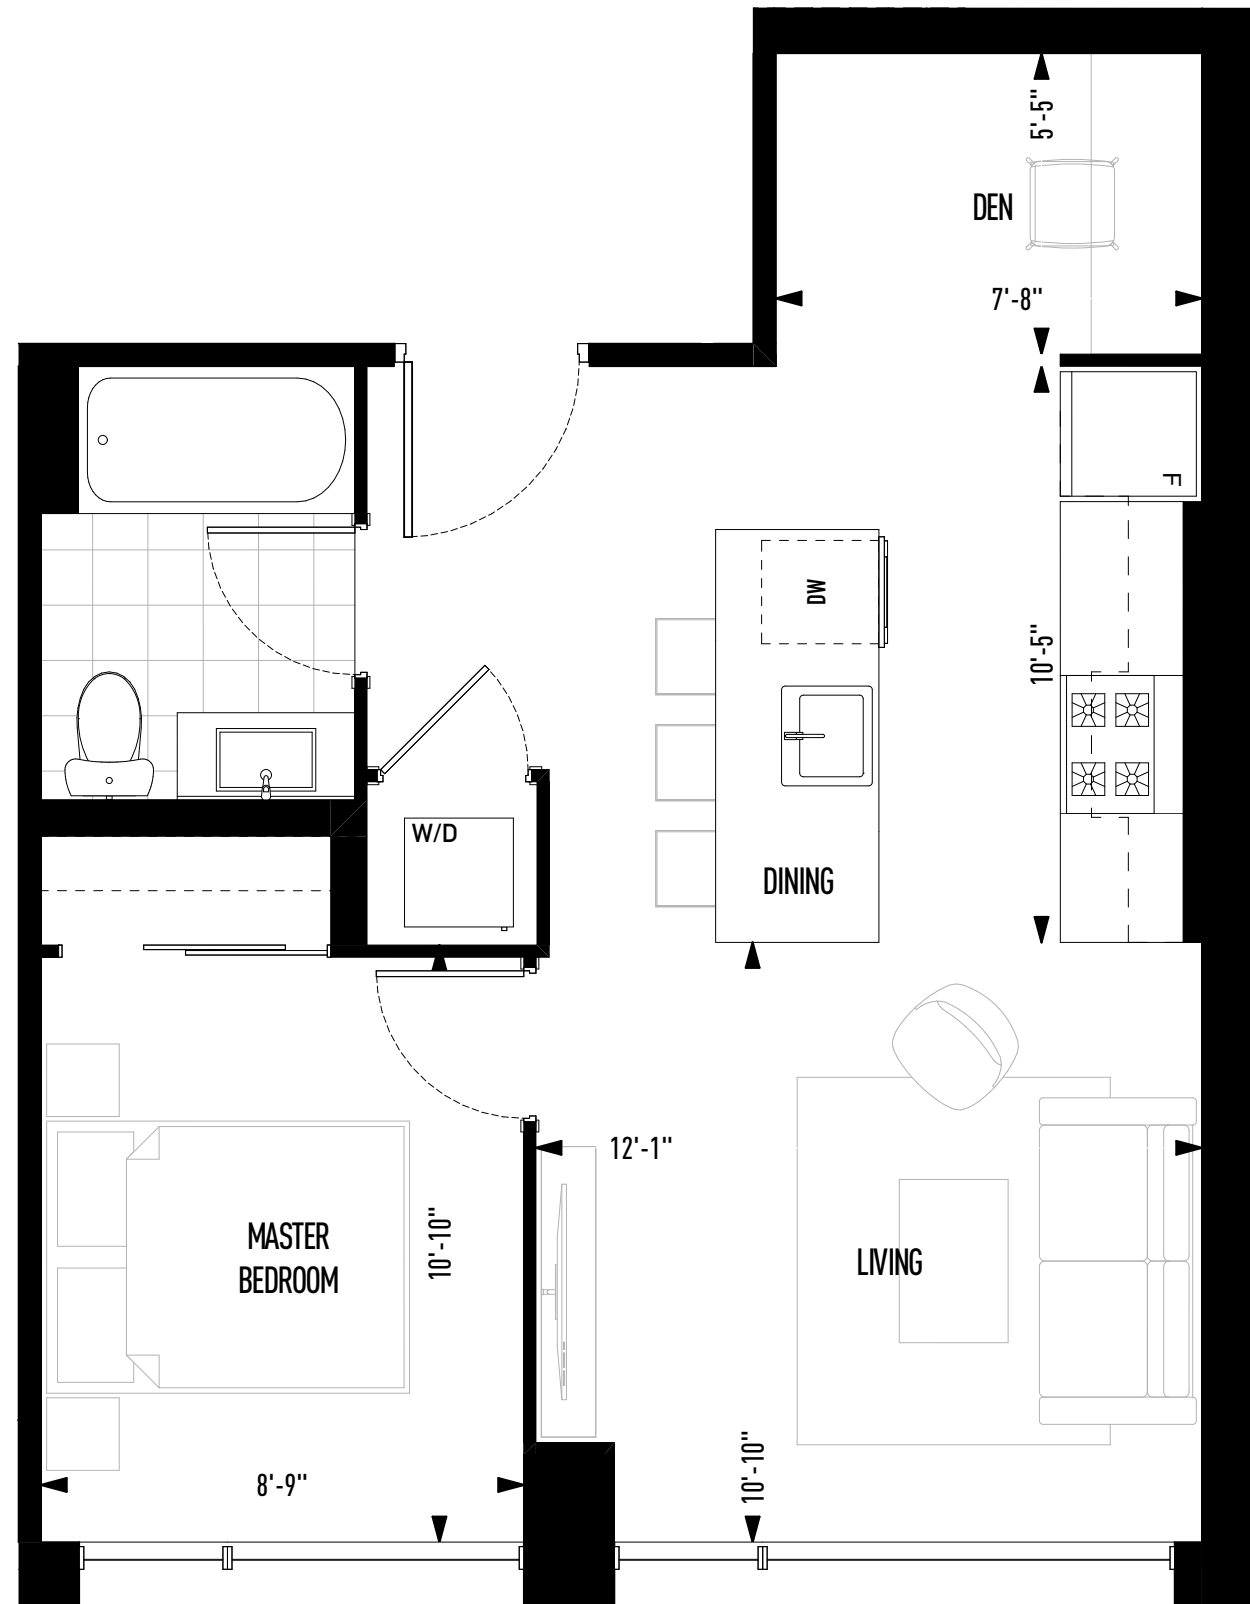

THEO

RADICALLY CLASSIC ON THE DANFORTH

SUITE 503|602

1 Bedroom + Den
566 Square Feet

5th | 6th Floors

Sizes and specifications are subject to change without notice.
Actual floor area may differ from that stated. Plans are not to scale. E.&O.E.