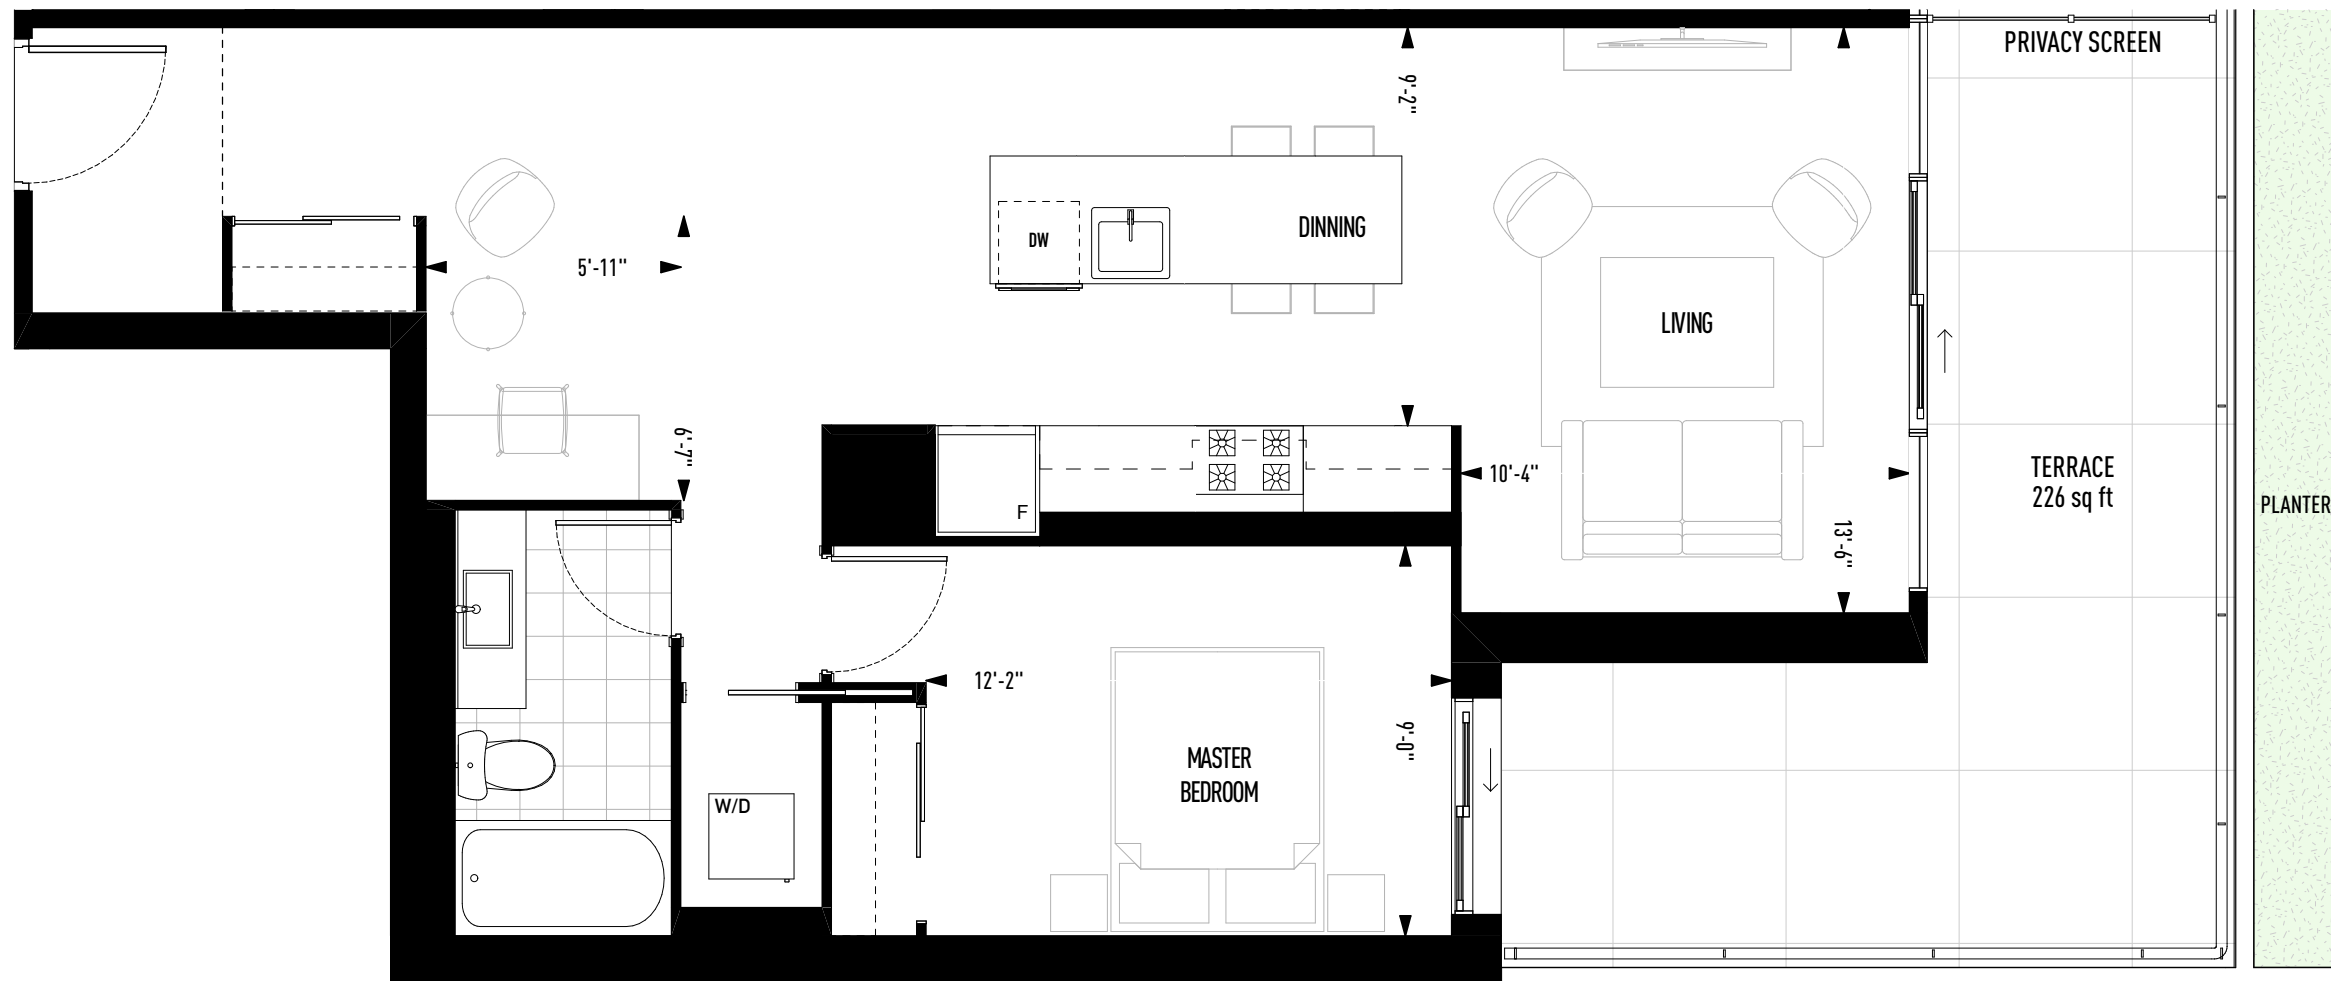

THEO

RADICALLY CLASSIC ON THE DANFORTH

SUITE 502

1 Bedroom
786 Square Feet

5th Floor

Sizes and specifications are subject to change without notice.
Actual floor area may differ from that stated. Plans are not to scale. E.&O.E.