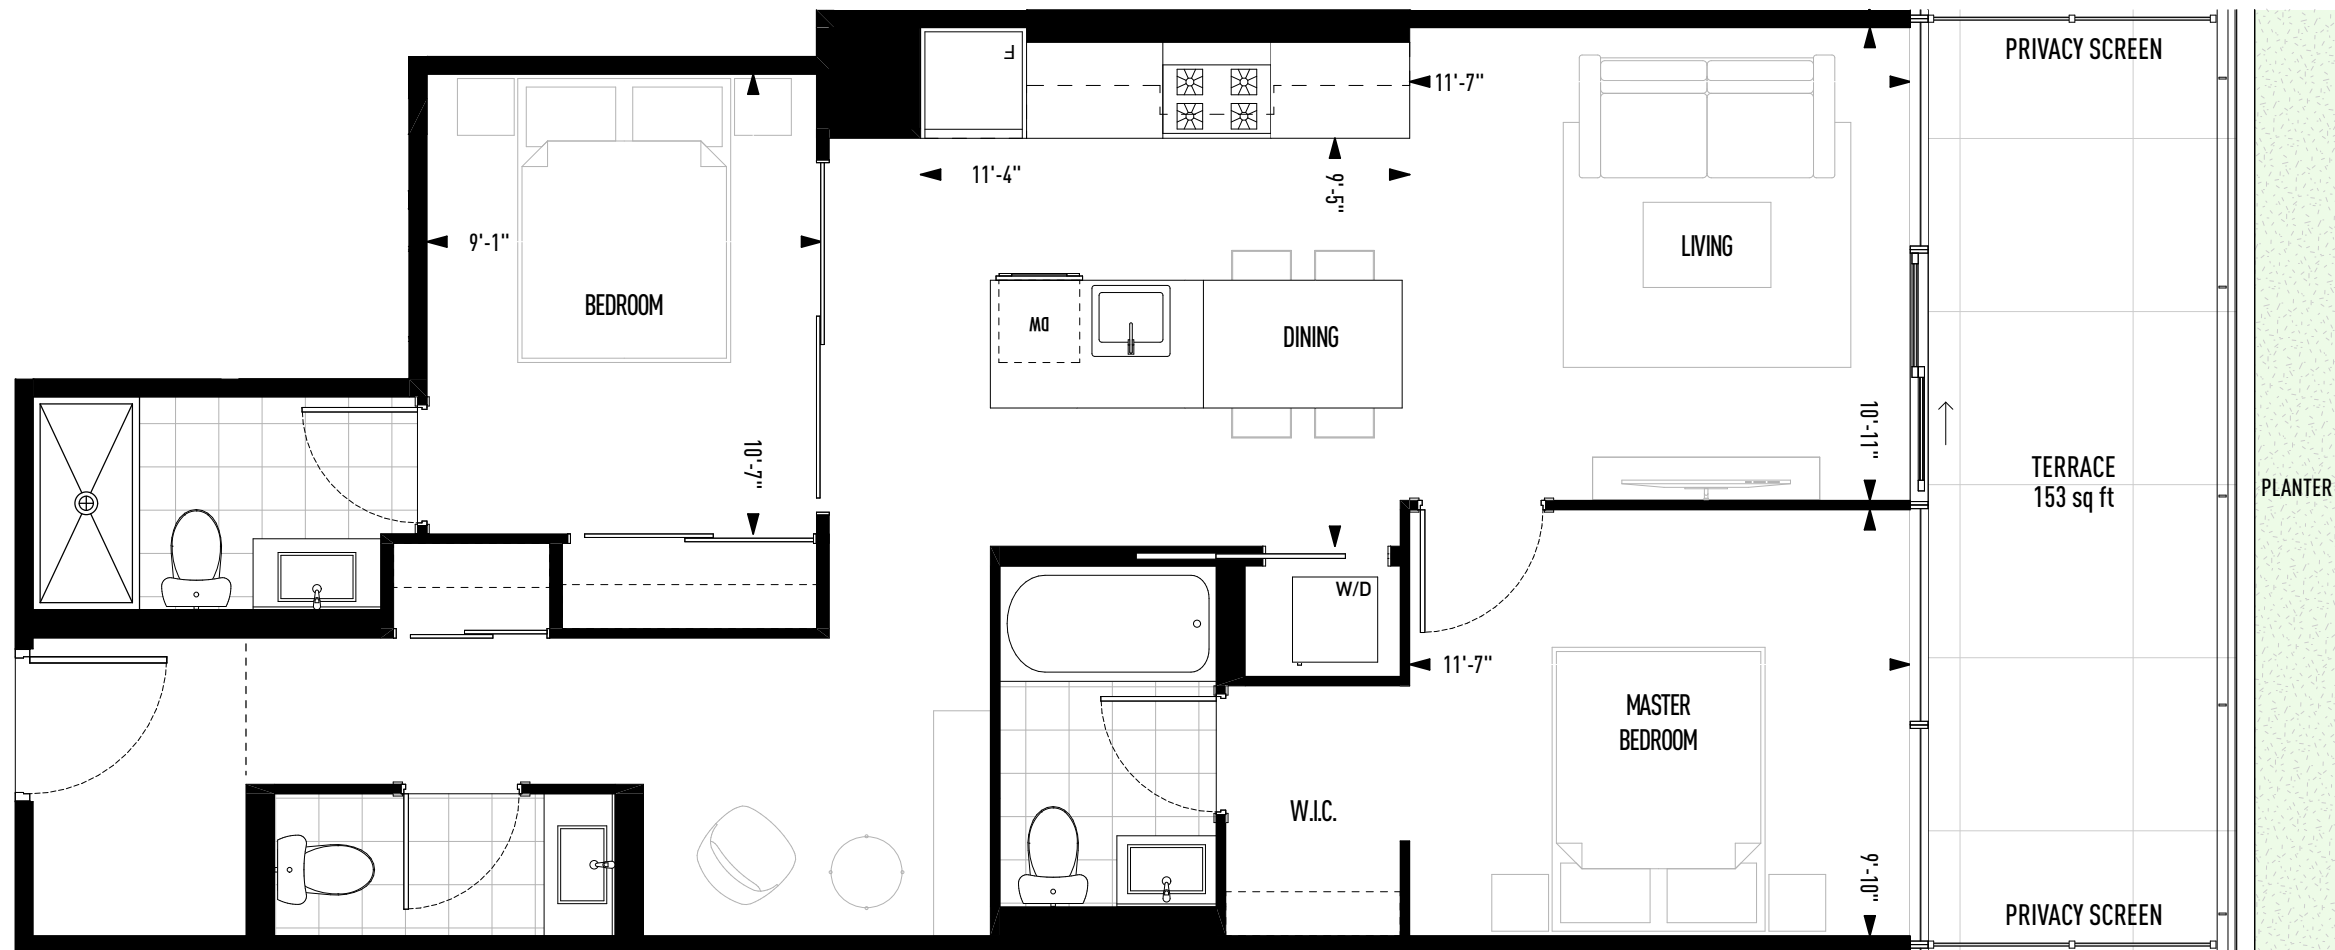

## SUITE 501

2 Bedroom  
860 Square Feet

5th Floor

Sizes and specifications are subject to change without notice.  
Actual floor area may differ from that stated. Plans are not to scale. E.&O.E.