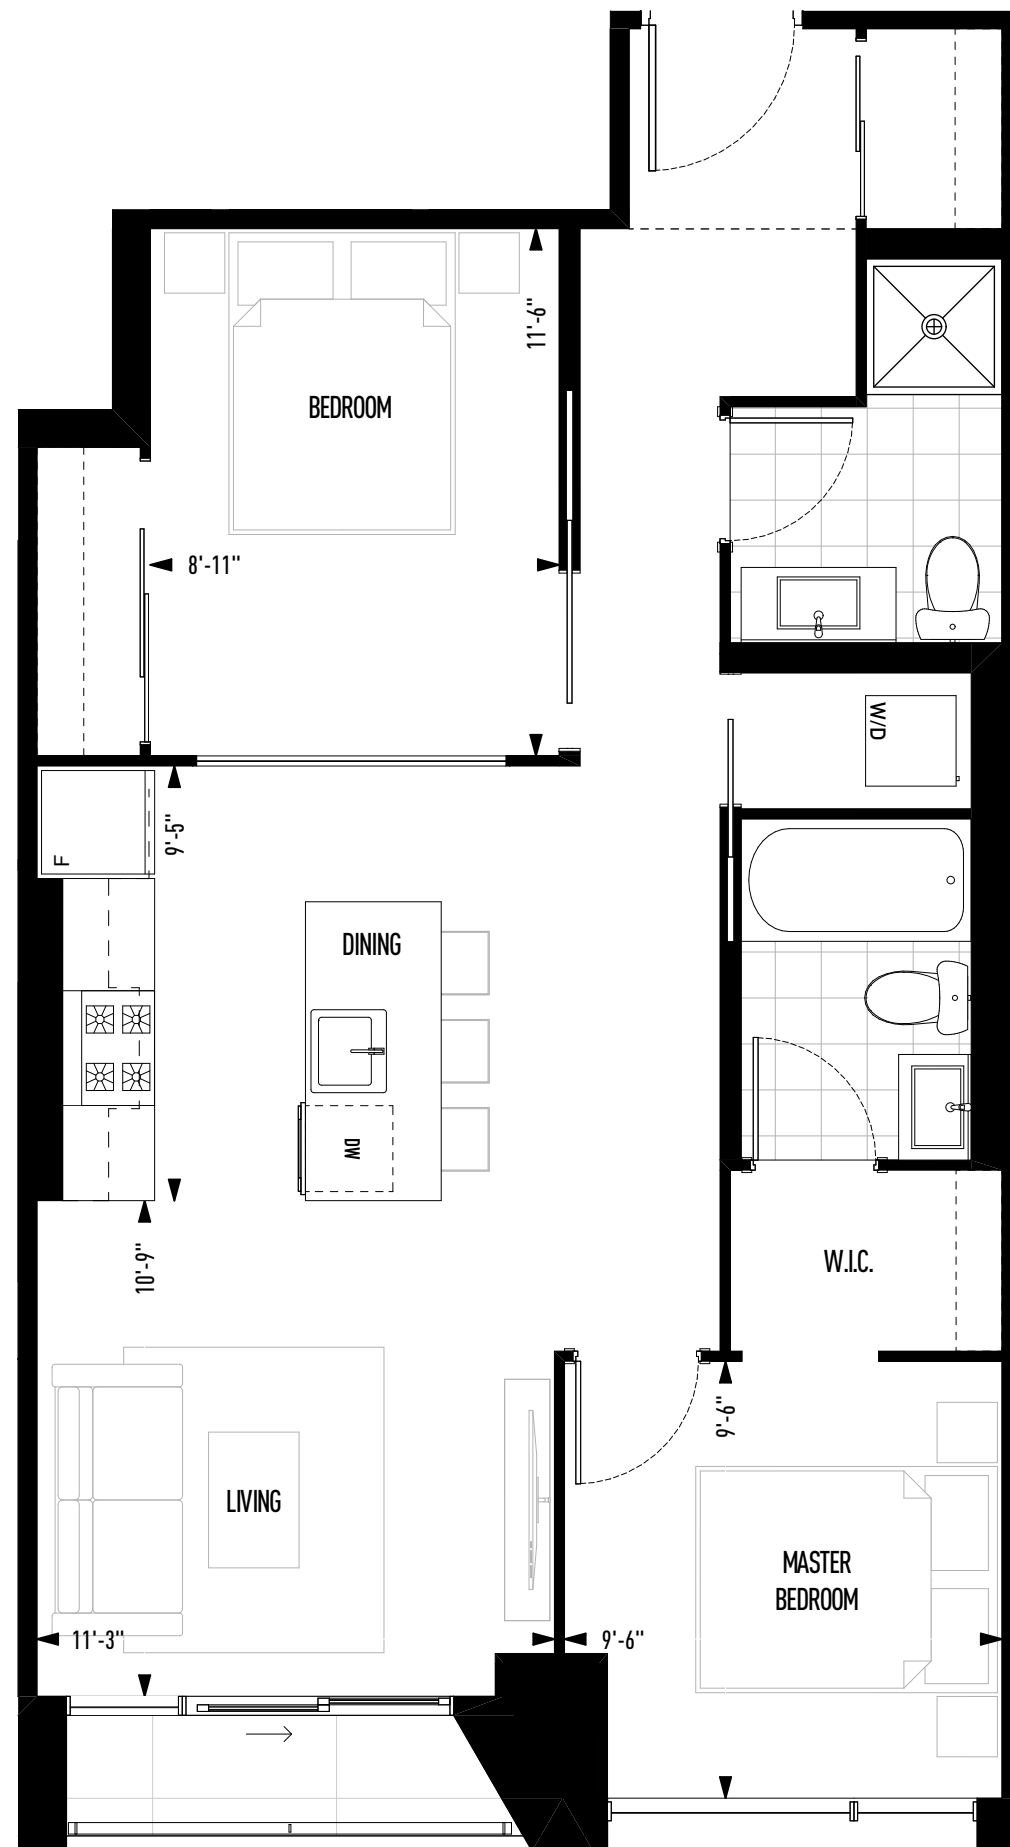

THEO

RADICALLY CLASSIC ON THE DANFORTH

SUITE 310|410

2 Bedroom
764 Square Feet

3rd | 4th Floors

Sizes and specifications are subject to change without notice.
Actual floor area may differ from that stated. Plans are not to scale. E.&O.E.