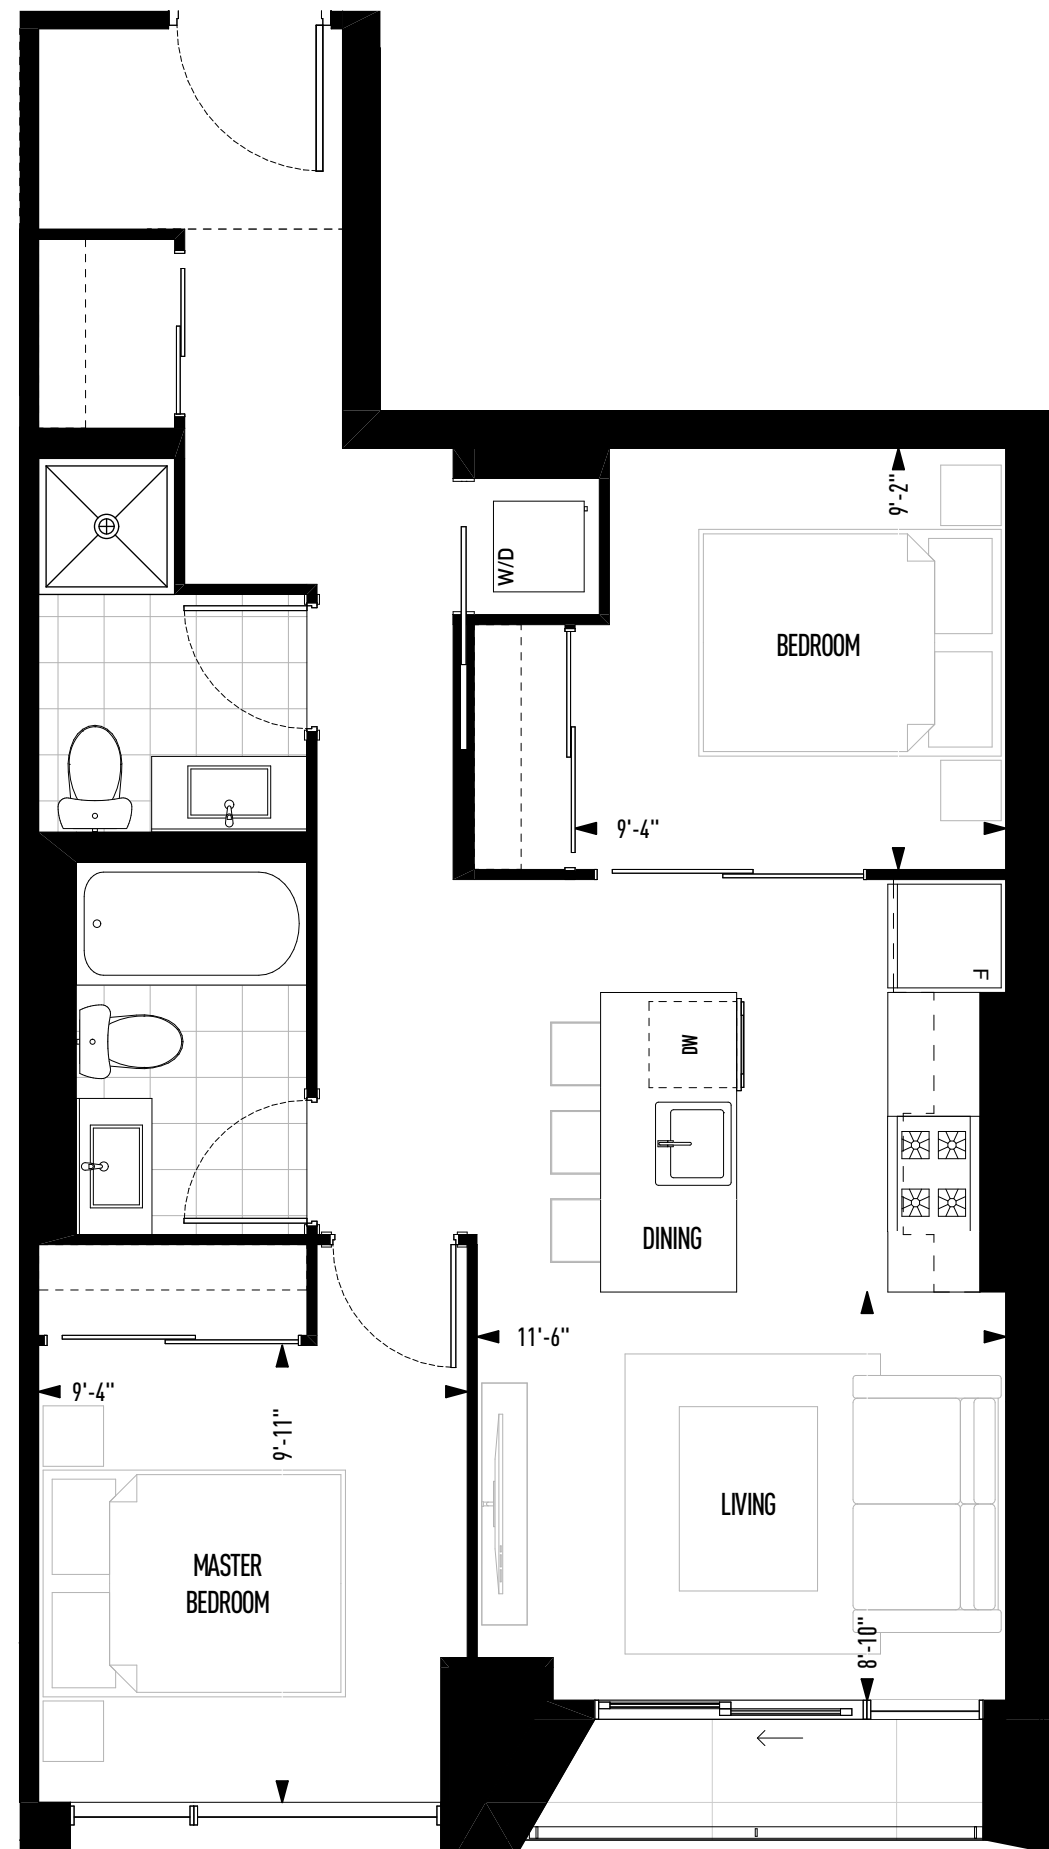

# THEO

RADICALLY CLASSIC ON THE DANFORTH

## SUITE 309|409

2 Bedroom  
735 Square Feet

3rd | 4th Floors

Sizes and specifications are subject to change without notice.  
Actual floor area may differ from that stated. Plans are not to scale. E.&O.E.