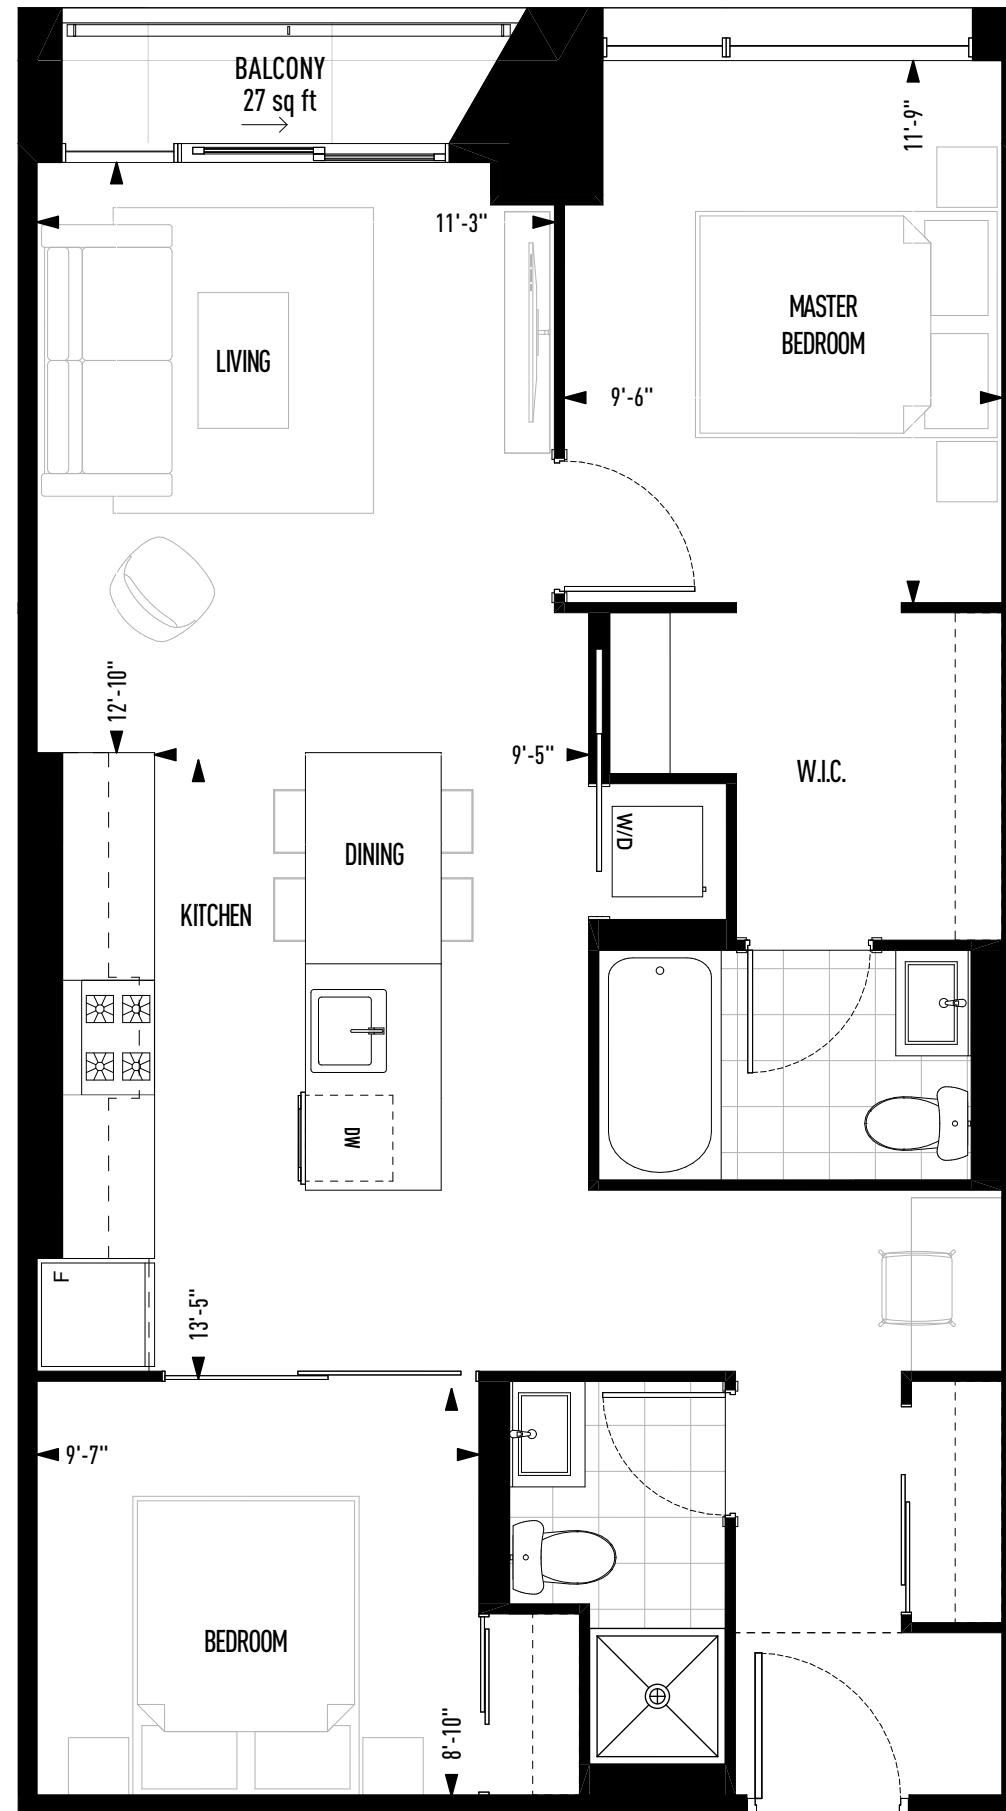

THEO

RADICALLY CLASSIC ON THE DANFORTH

SUITE

205|305|405

206|306|406

207|307|407

2 Bedroom

813 Square Feet

2nd | 3rd | 4th Floors

Sizes and specifications are subject to change without notice.
Actual floor area may differ from that stated. Plans are not to scale. E.&O.E.