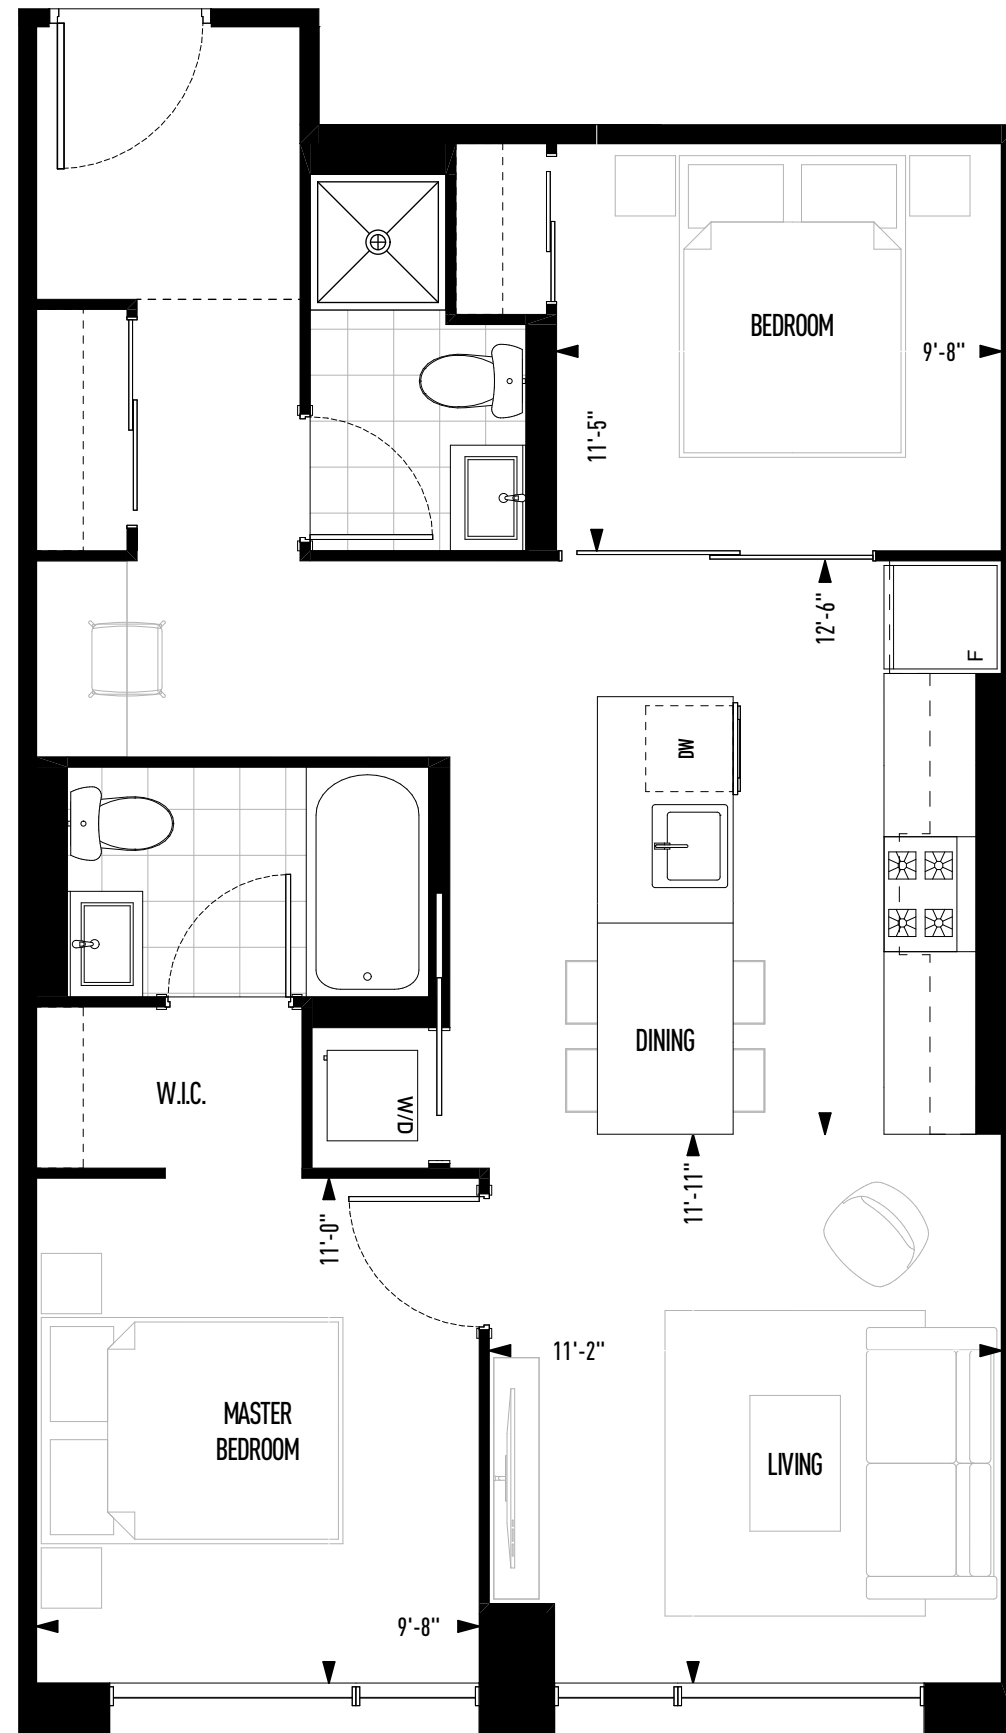

THEO

RADICALLY CLASSIC ON THE DANFORTH

SUITE 202|302|402

2 Bedroom
766 Square Feet

2nd | 3rd | 4th Floors

Sizes and specifications are subject to change without notice.
Actual floor area may differ from that stated. Plans are not to scale. E.&O.E.