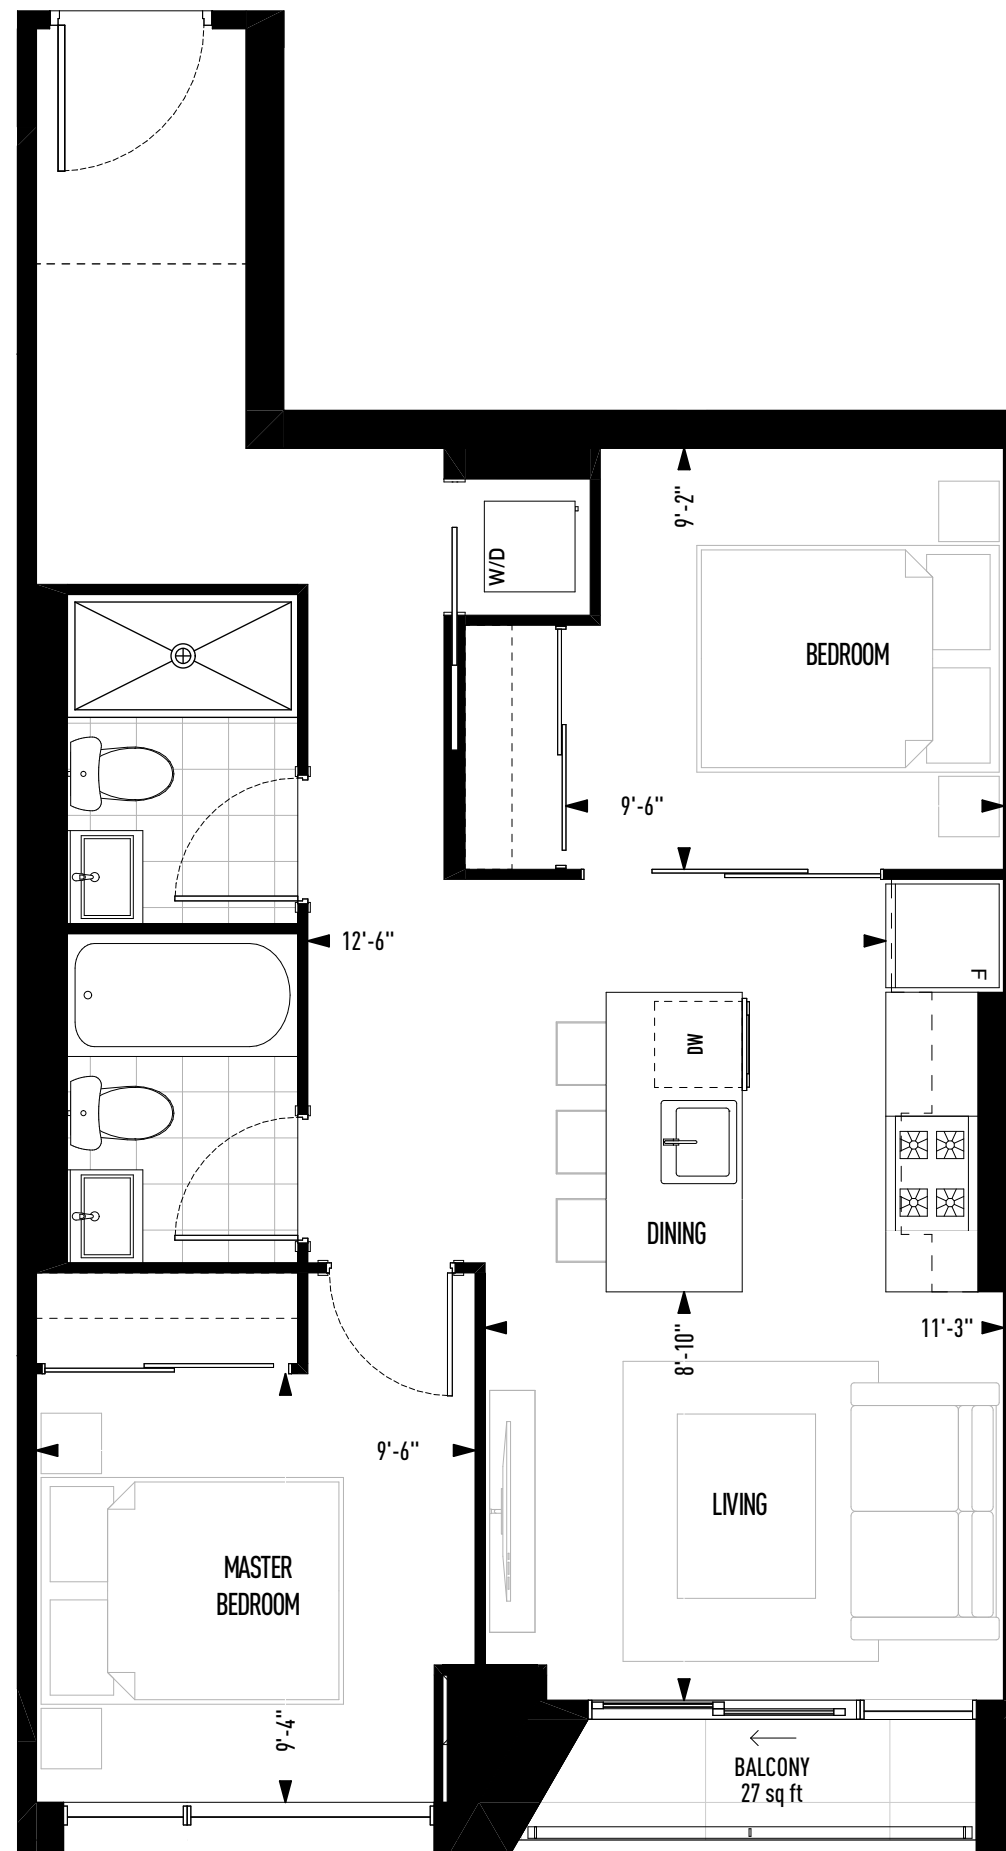

THEO

RADICALLY CLASSIC ON THE DANFORTH

SUITE 201|301|401

2 Bedroom
692 Square Feet

2nd | 3rd | 4th Floors

Sizes and specifications are subject to change without notice.
Actual floor area may differ from that stated. Plans are not to scale. E.&O.E.