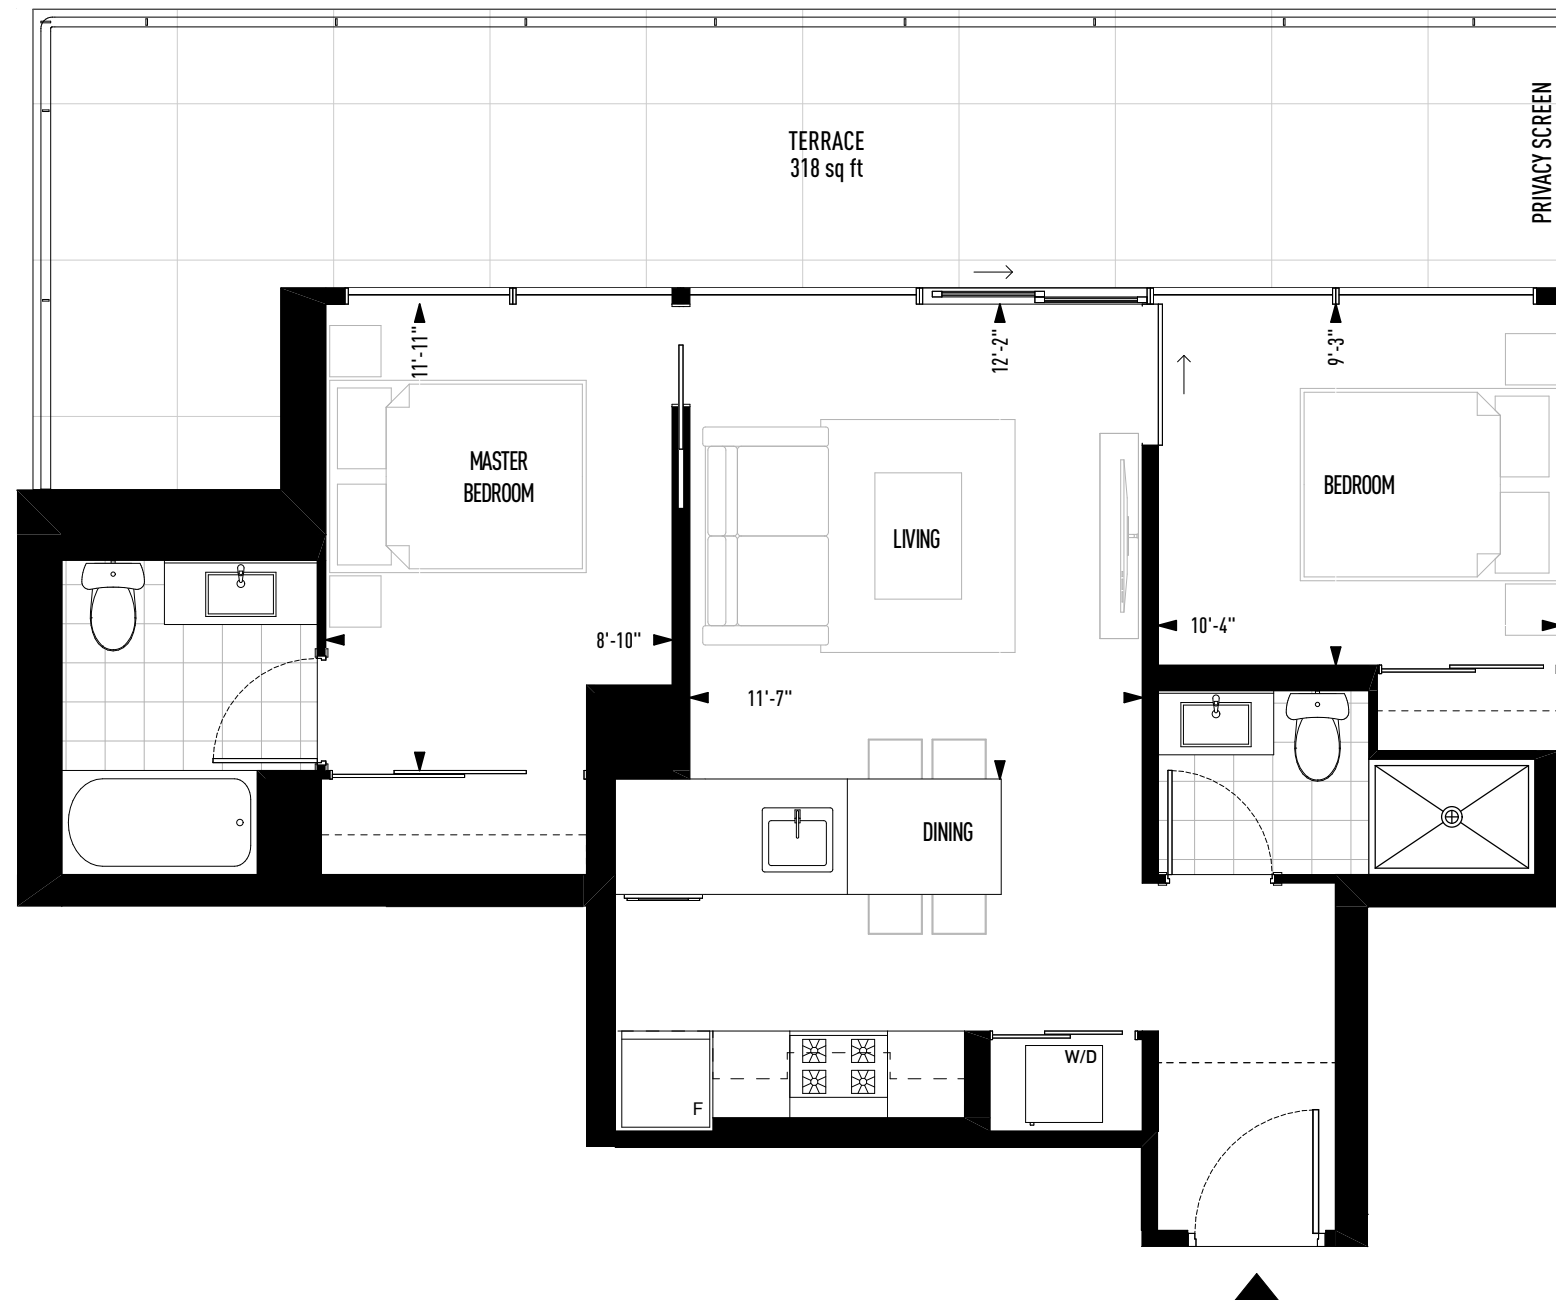

THEO

RADICALLY CLASSIC ON THE DANFORTH

PENTHOUSE 07

2 Bedroom
731 Square Feet

7th Floor

Sizes and specifications are subject to change without notice.
Actual floor area may differ from that stated. Plans are not to scale. E.&O.E.