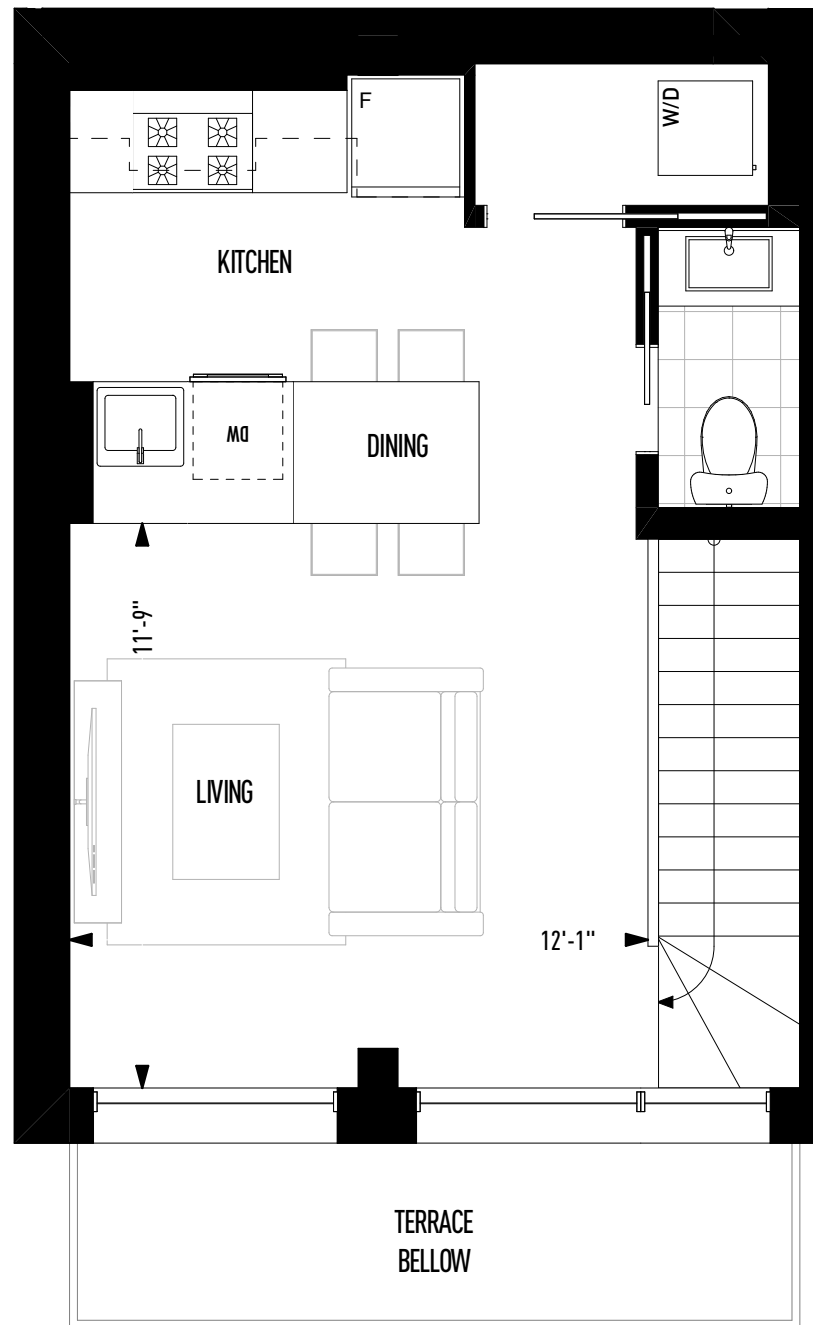

THEO

RADICALLY CLASSIC ON THE DANFORTH

PENTHOUSE 06

1 Bedroom
726 Square Feet
Lower Floor- 336 Square Feet
Upper Floor- 390 Square Feet

7th floor

8th Floor

Sizes and specifications are subject to change without notice.
Actual floor area may differ from that stated. Plans are not to scale. E.&O.E.