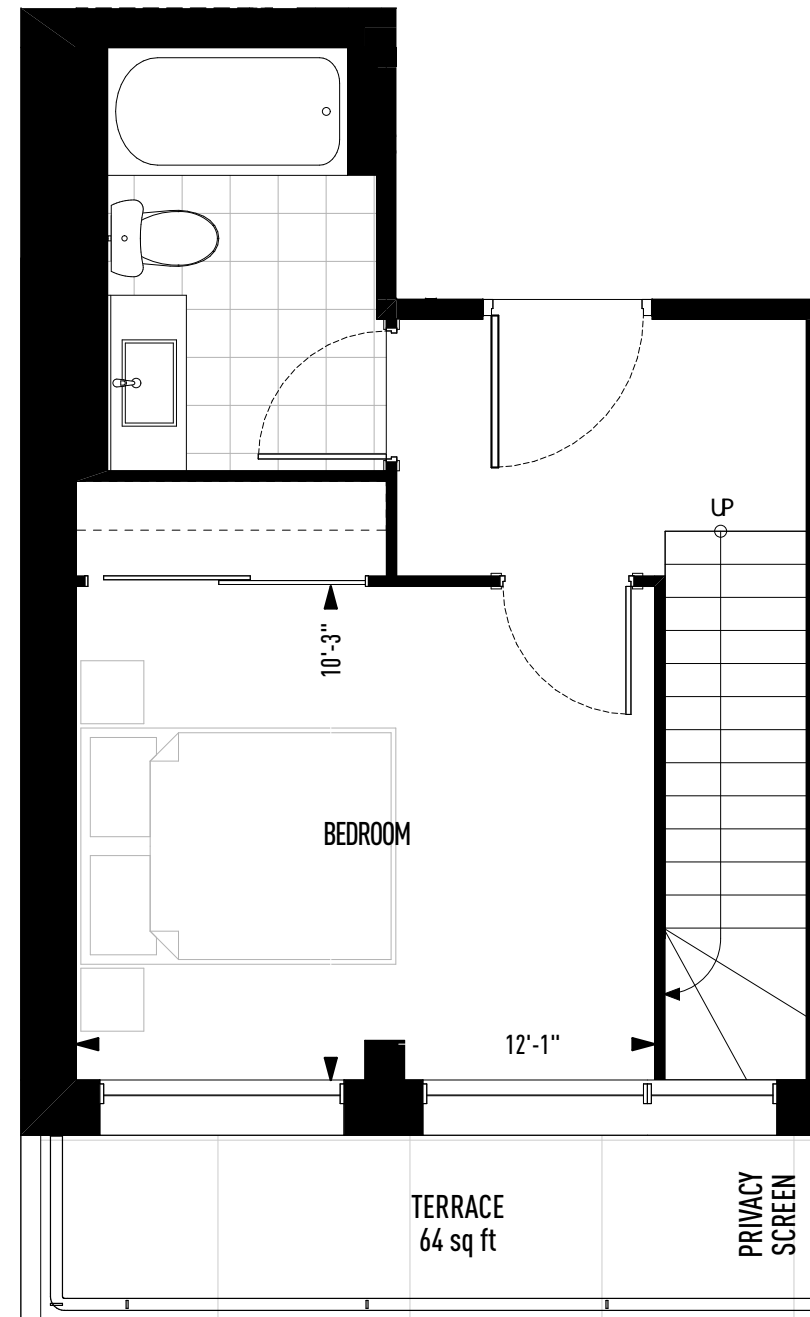

THEO

RADICALLY CLASSIC ON THE DANFORTH

PENTHOUSE 06

1 Bedroom
726 Square Feet
Lower Floor- 336 Square Feet
Upper Floor- 390 Square Feet

7th floor

8th Floor

Sizes and specifications are subject to change without notice.
Actual floor area may differ from that stated. Plans are not to scale. E.&O.E.