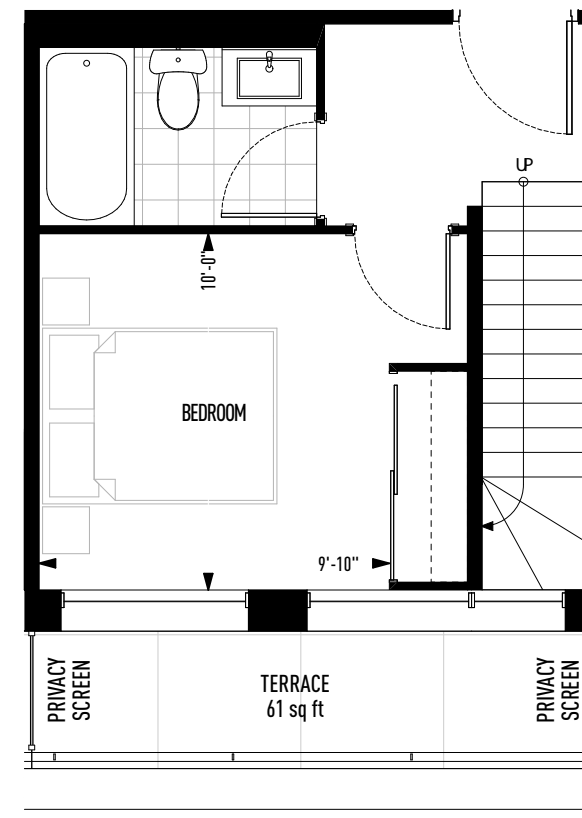

THEO

RADICALLY CLASSIC ON THE DANFORTH

PENTHOUSE 05

2 Bedroom

1,021 Square Feet

Lower Floor- 274 Square Feet

Upper Floor- 747 Square Feet

7th floor

8th Floor

Sizes and specifications are subject to change without notice.
Actual floor area may differ from that stated. Plans are not to scale. E.&O.E.