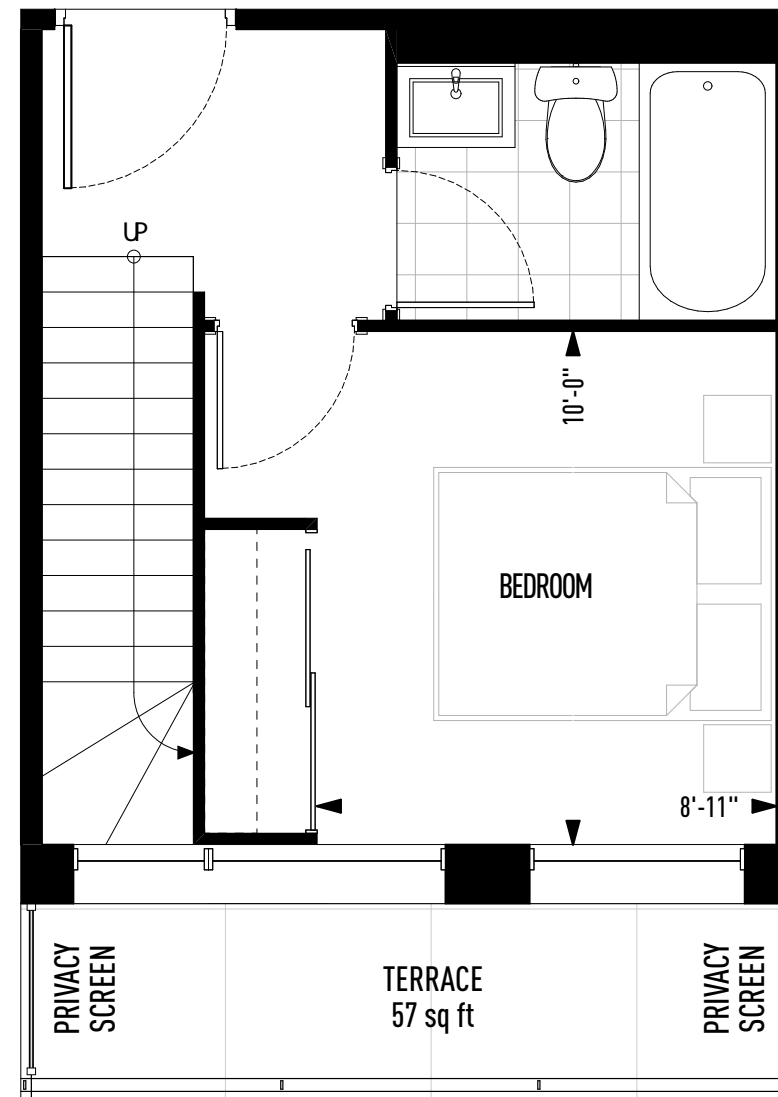

## PENTHOUSE 04

1 Bedroom  
591 Square Feet  
Lower Floor- 256 Square Feet  
Upper Floor- 335 Square Feet

7th floor

8th Floor

Sizes and specifications are subject to change without notice.  
Actual floor area may differ from that stated. Plans are not to scale. E.&O.E.