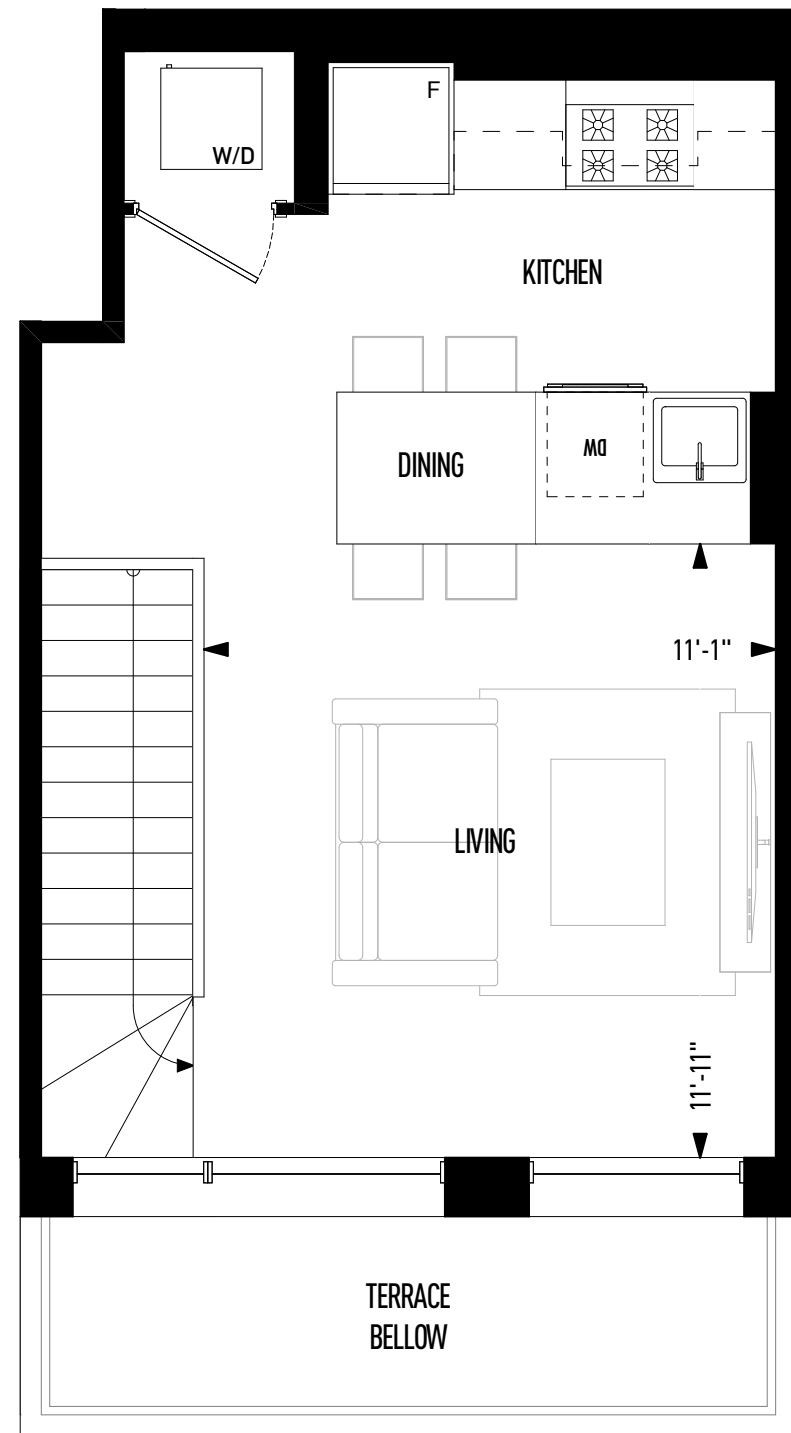

## PENTHOUSE 04

1 Bedroom  
591 Square Feet  
Lower Floor- 256 Square Feet  
Upper Floor- 335 Square Feet

7th floor

8th Floor

Sizes and specifications are subject to change without notice.  
Actual floor area may differ from that stated. Plans are not to scale. E.&O.E.