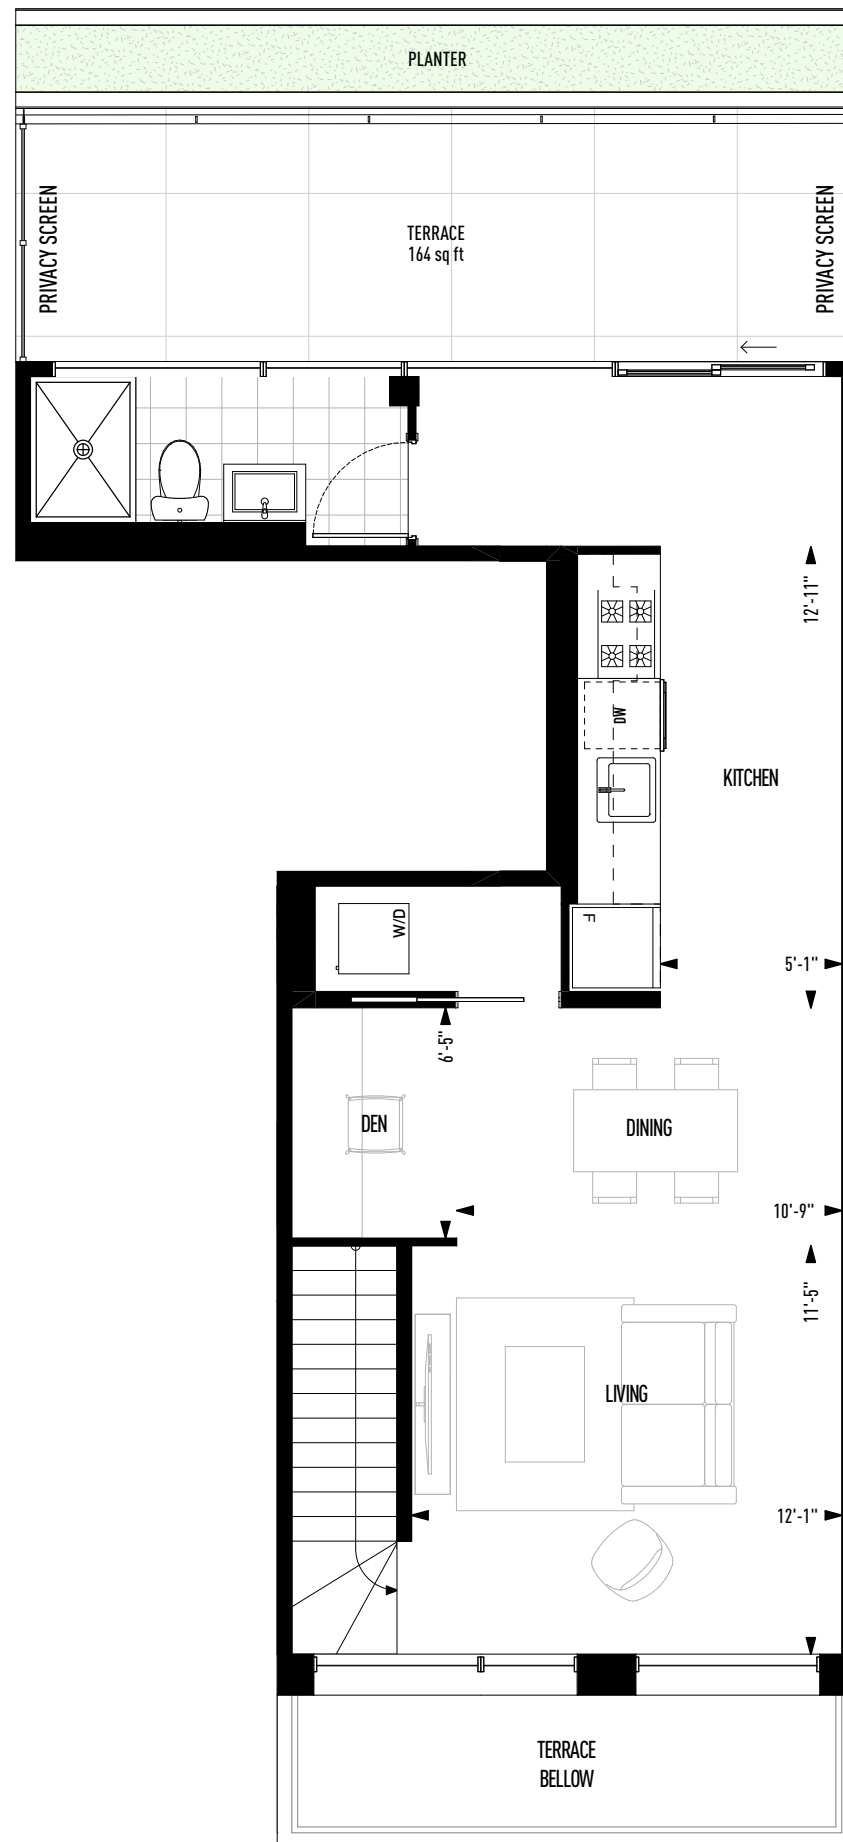

THEO

RADICALLY CLASSIC ON THE DANFORTH

PENTHOUSE 03

1 Bedroom + Den

851 Square Feet

Lower Floor- 275 Square Feet

Upper Floor- 576 Square Feet

7th floor

8th Floor

Sizes and specifications are subject to change without notice.
Actual floor area may differ from that stated. Plans are not to scale. E.&O.E.