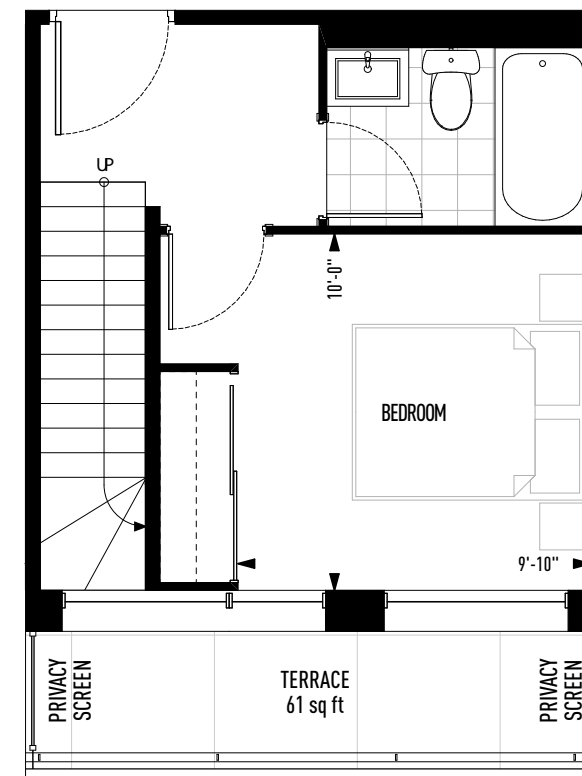

THEO

RADICALLY CLASSIC ON THE DANFORTH

PENTHOUSE 03

1 Bedroom + Den

851 Square Feet

Lower Floor- 275 Square Feet

Upper Floor- 576 Square Feet

7th floor

8th Floor

Sizes and specifications are subject to change without notice.
Actual floor area may differ from that stated. Plans are not to scale. E.&O.E.