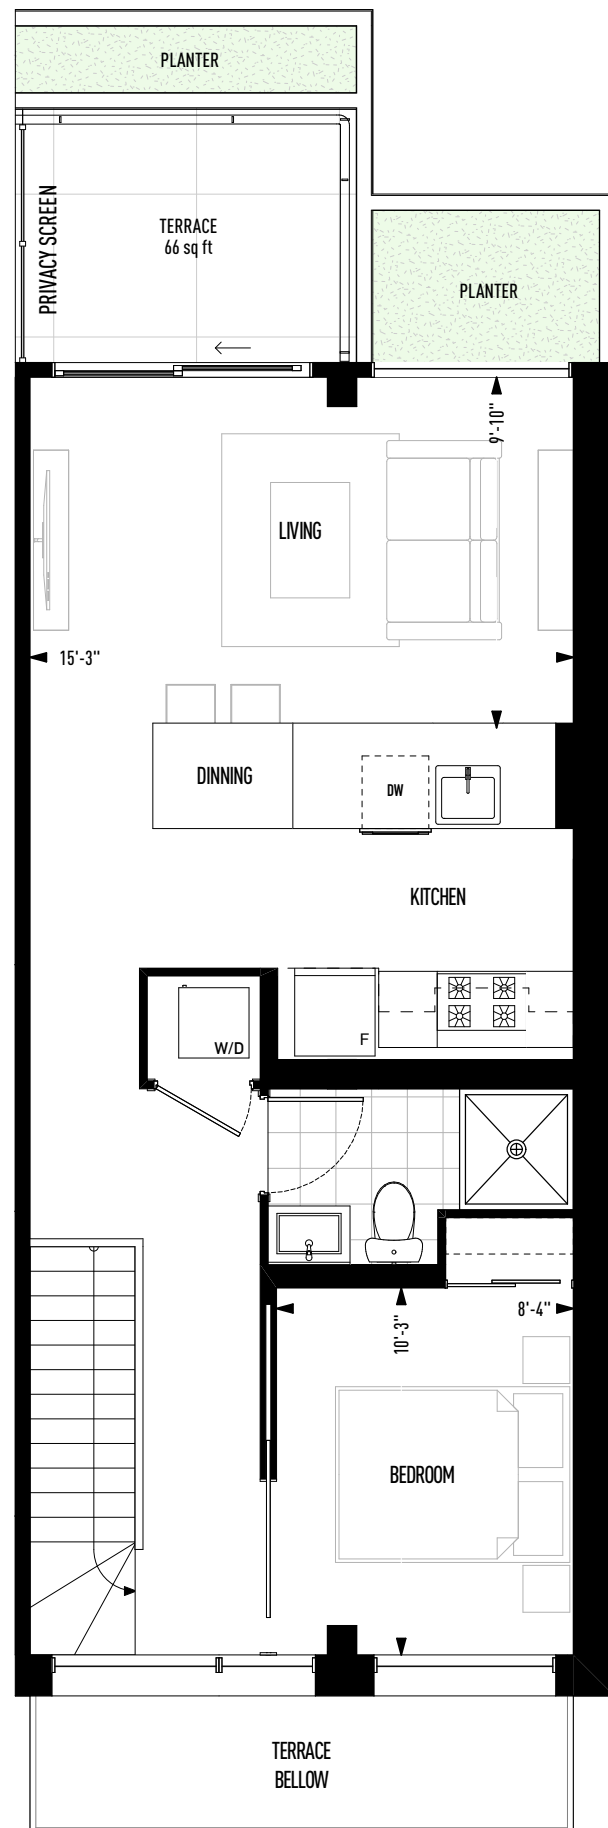

# THEO

RADICALLY CLASSIC ON THE DANFORTH

## PENTHOUSE 02

2 Bedroom

955 Square Feet

Lower Floor- 336 Square Feet

Upper Floor- 619 Square Feet

7th floor

8th Floor

Sizes and specifications are subject to change without notice.  
Actual floor area may differ from that stated. Plans are not to scale. E.&O.E.