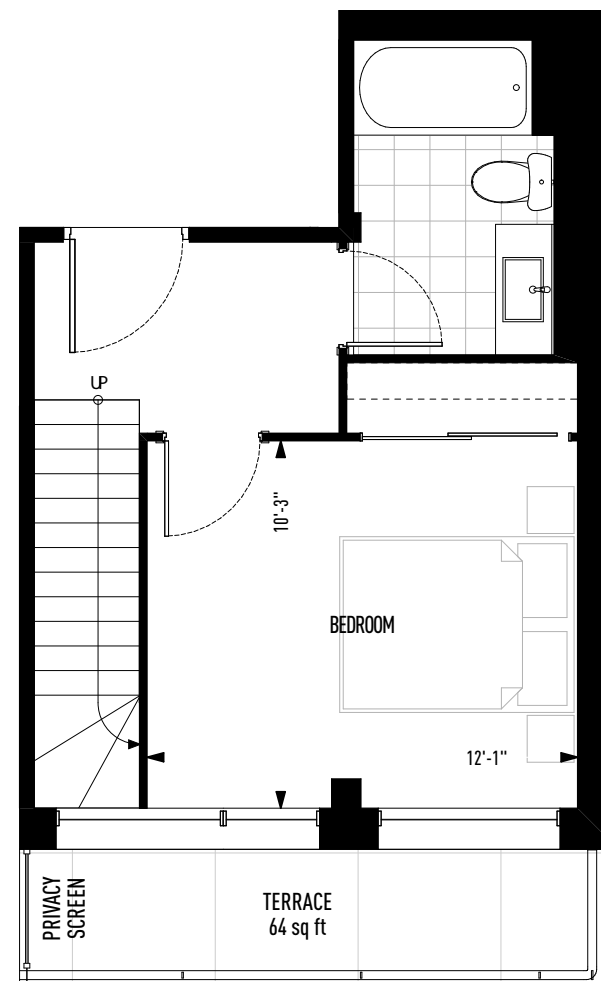

## PENTHOUSE 02

2 Bedroom

955 Square Feet

Lower Floor- 336 Square Feet

Upper Floor- 619 Square Feet

7th floor

8th Floor

Sizes and specifications are subject to change without notice.  
Actual floor area may differ from that stated. Plans are not to scale. E.&O.E.