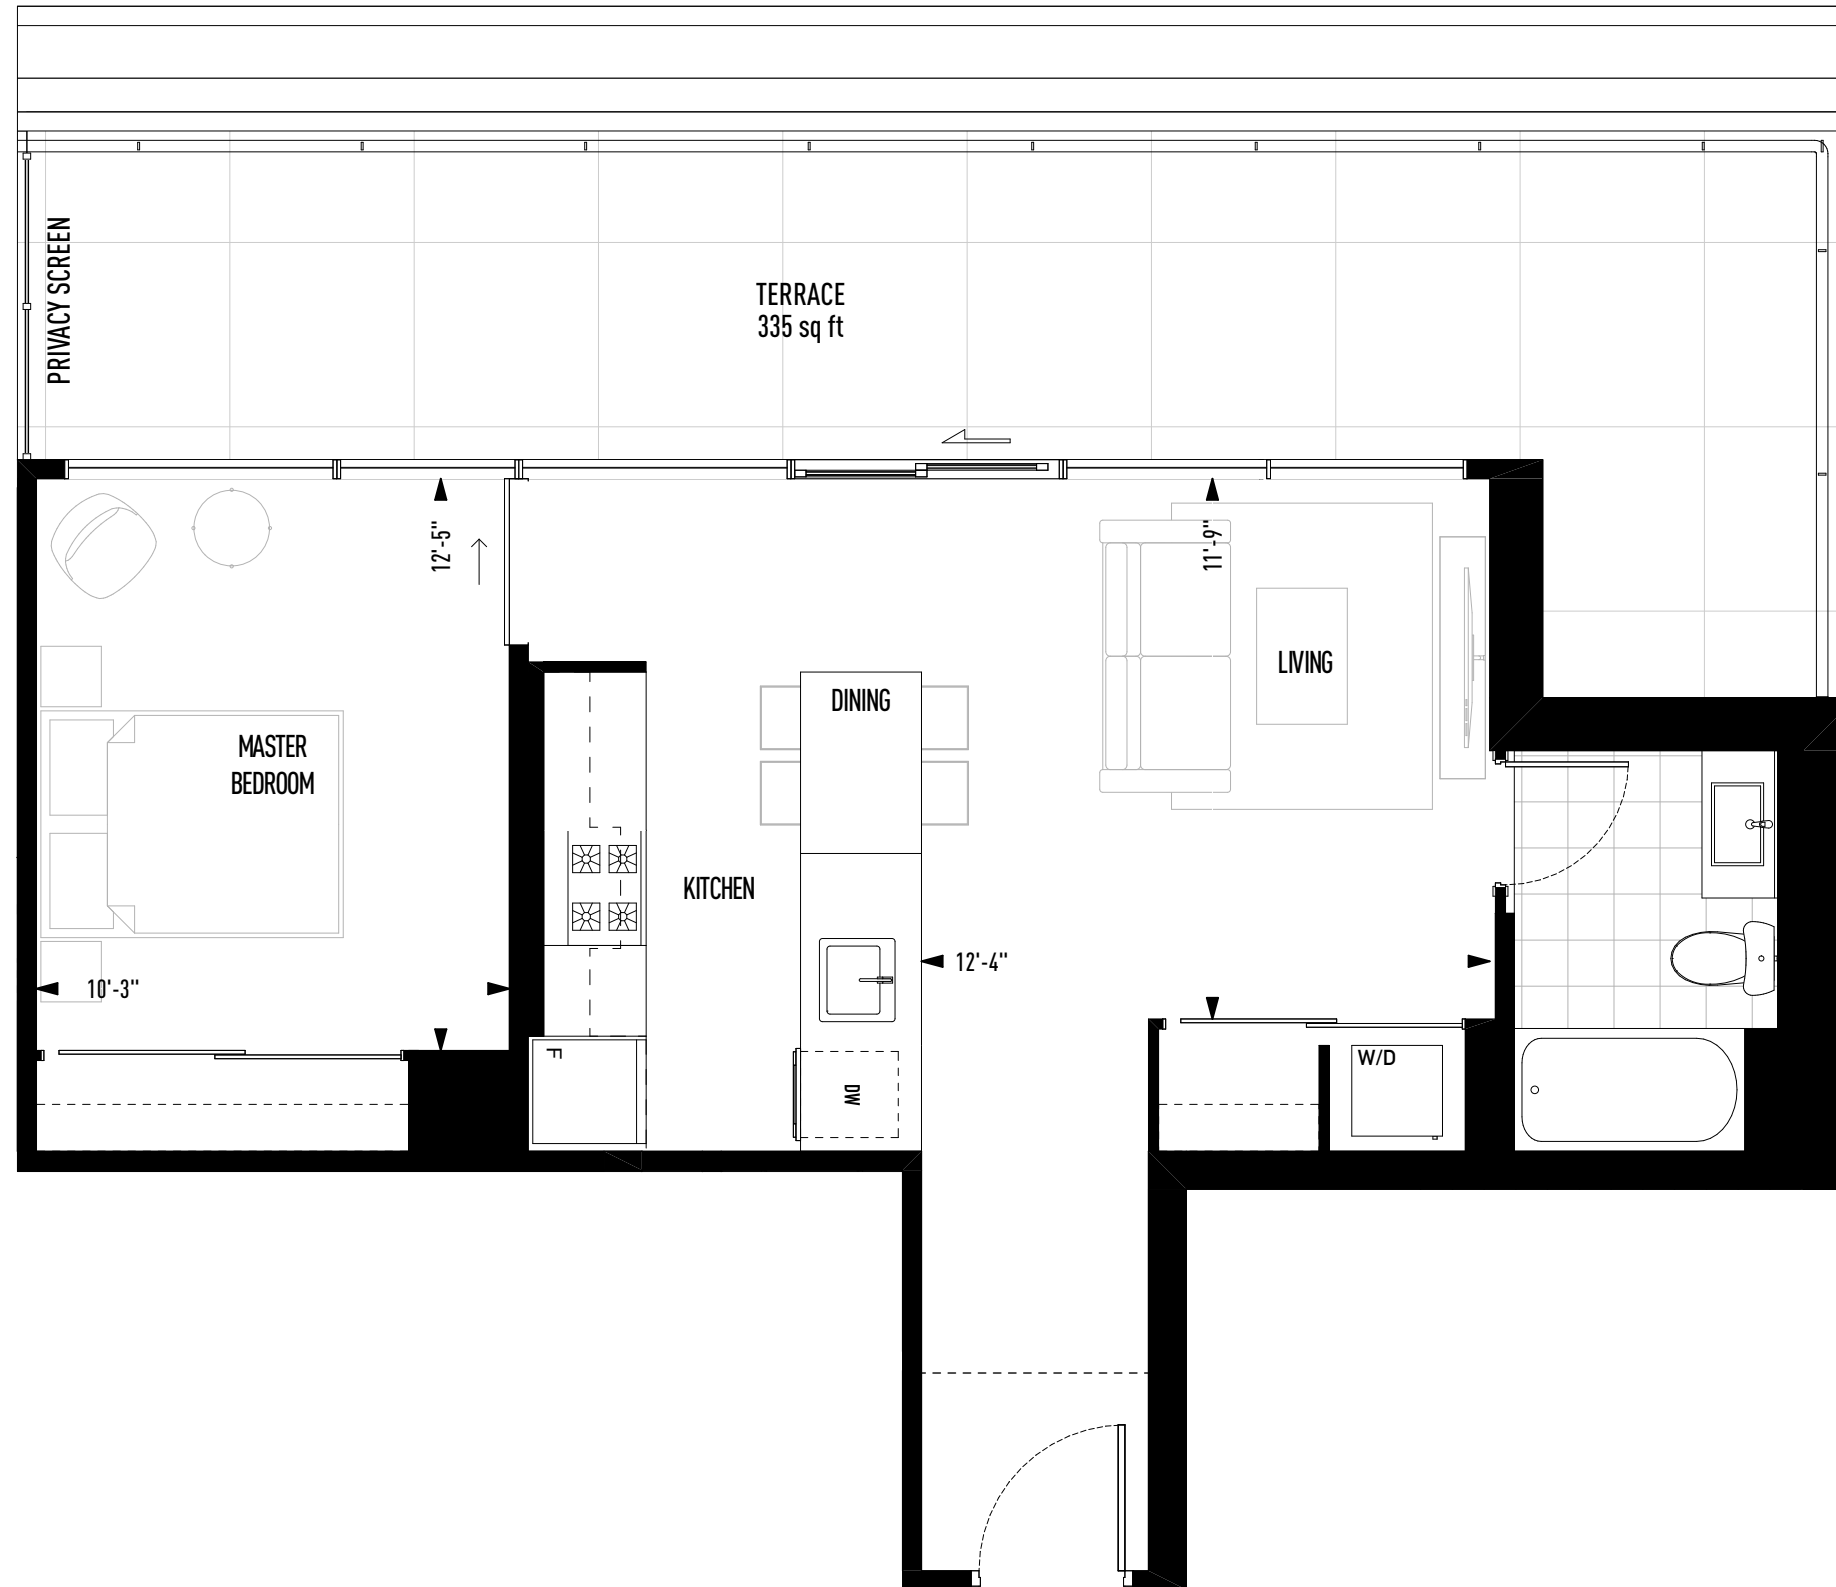

THEO

RADICALLY CLASSIC ON THE DANFORTH

PENTHOUSE 01

1 Bedroom
644 Square Feet

7th Floor

Sizes and specifications are subject to change without notice.
Actual floor area may differ from that stated. Plans are not to scale. E.&O.E.